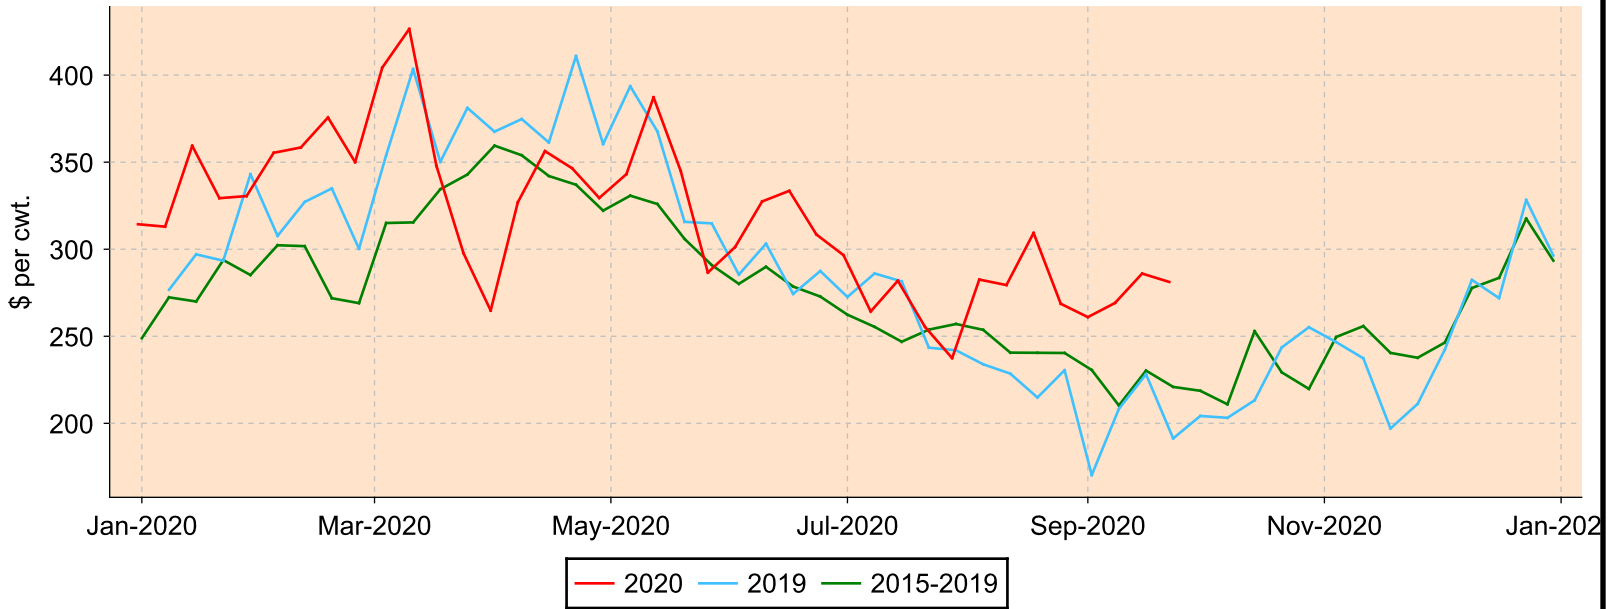

Lambs under 50 lbs.

All sales from all reporting markets

Average Weekly Price

Weekly Volume