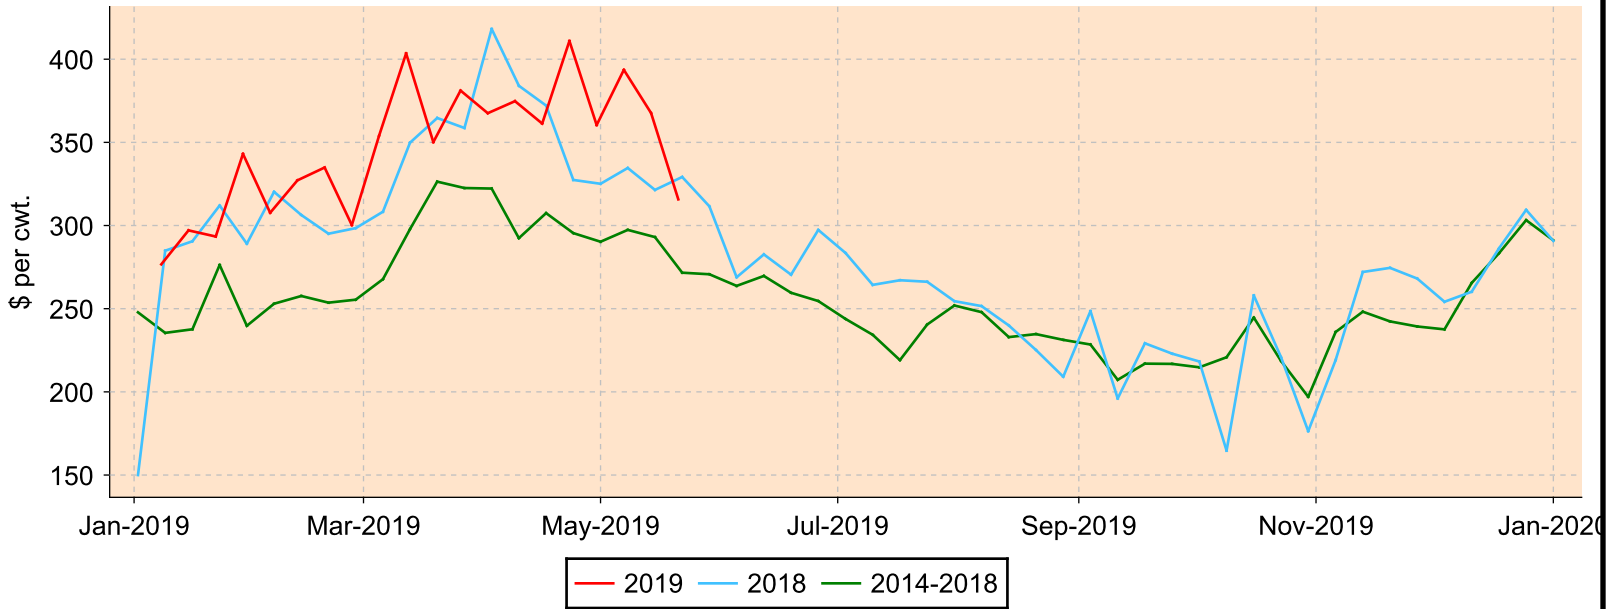

Lambs under 50 lbs.

All sales from all reporting markets

Average Weekly Price

Weekly Volume