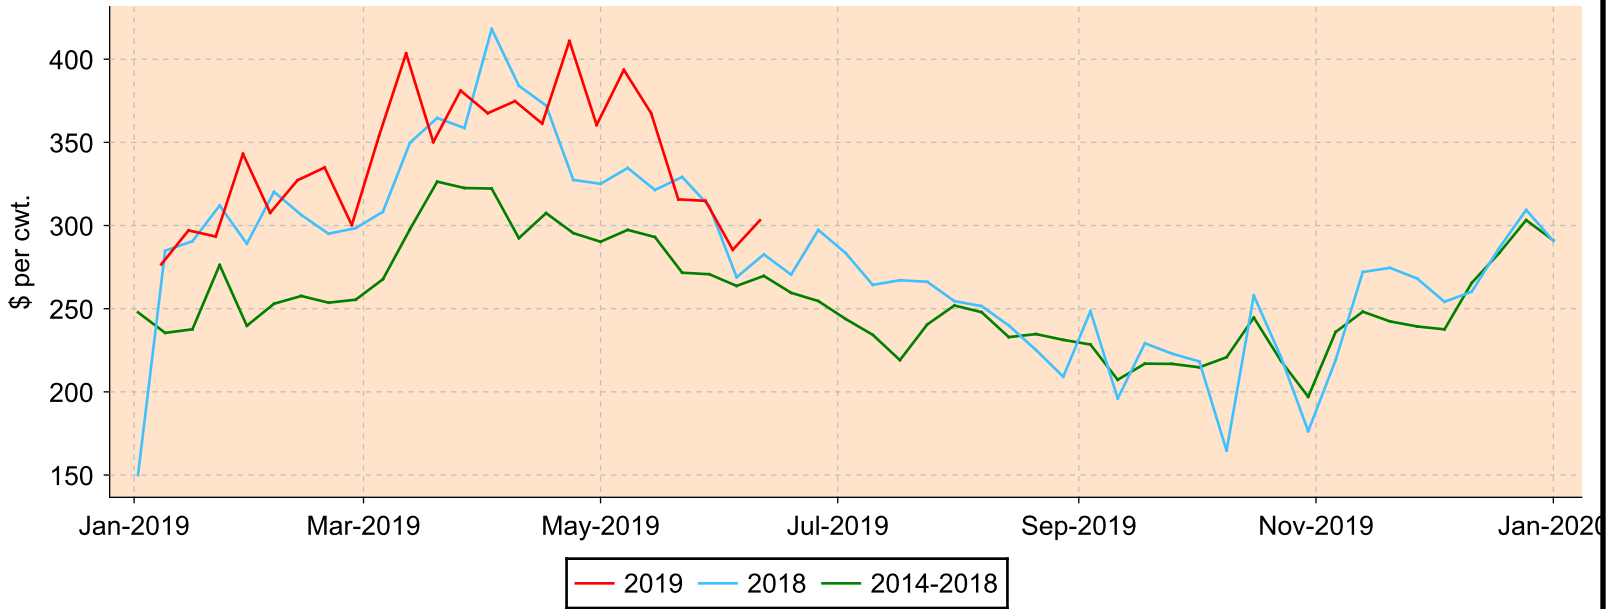

Lambs under 50 lbs.

All sales from all reporting markets

Average Weekly Price

Weekly Volume