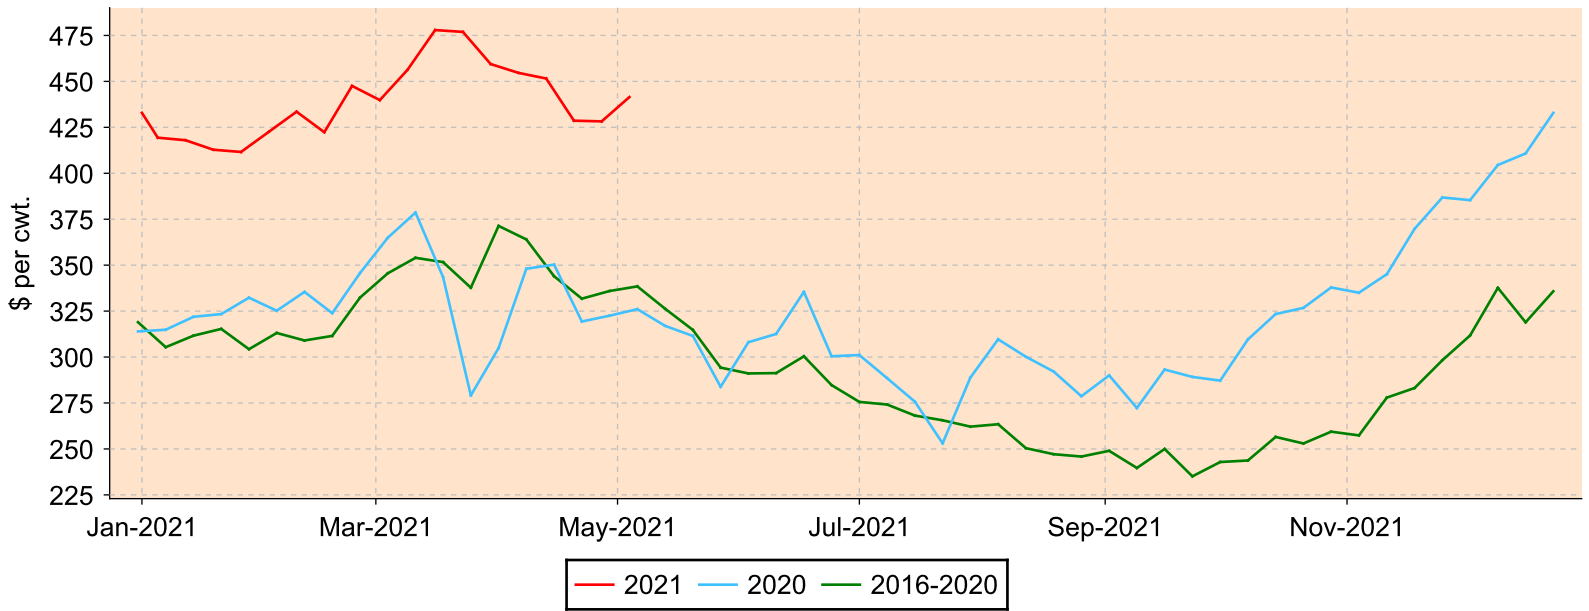

Lambs 50-64 lbs.

All sales from all reporting markets

Average Weekly Price

Weekly Volume