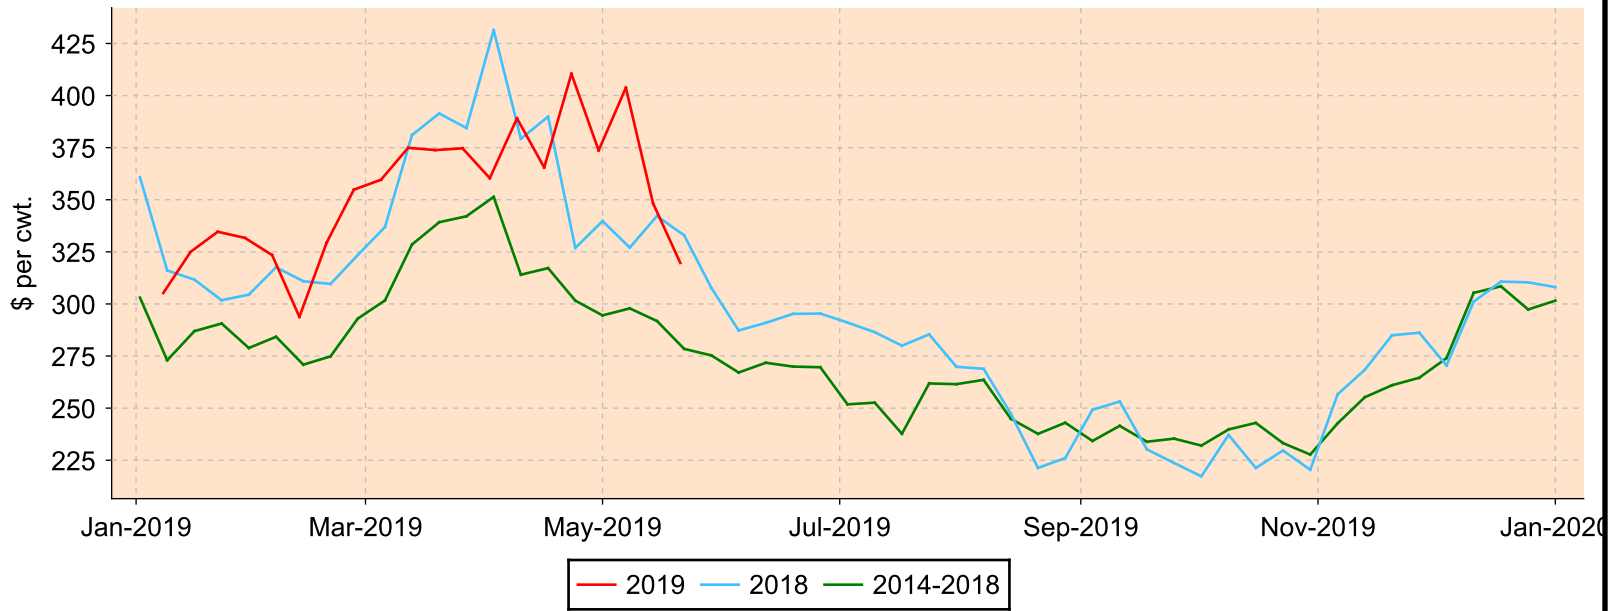

Lambs 50-64 lbs.

All sales from all reporting markets

Average Weekly Price

Weekly Volume