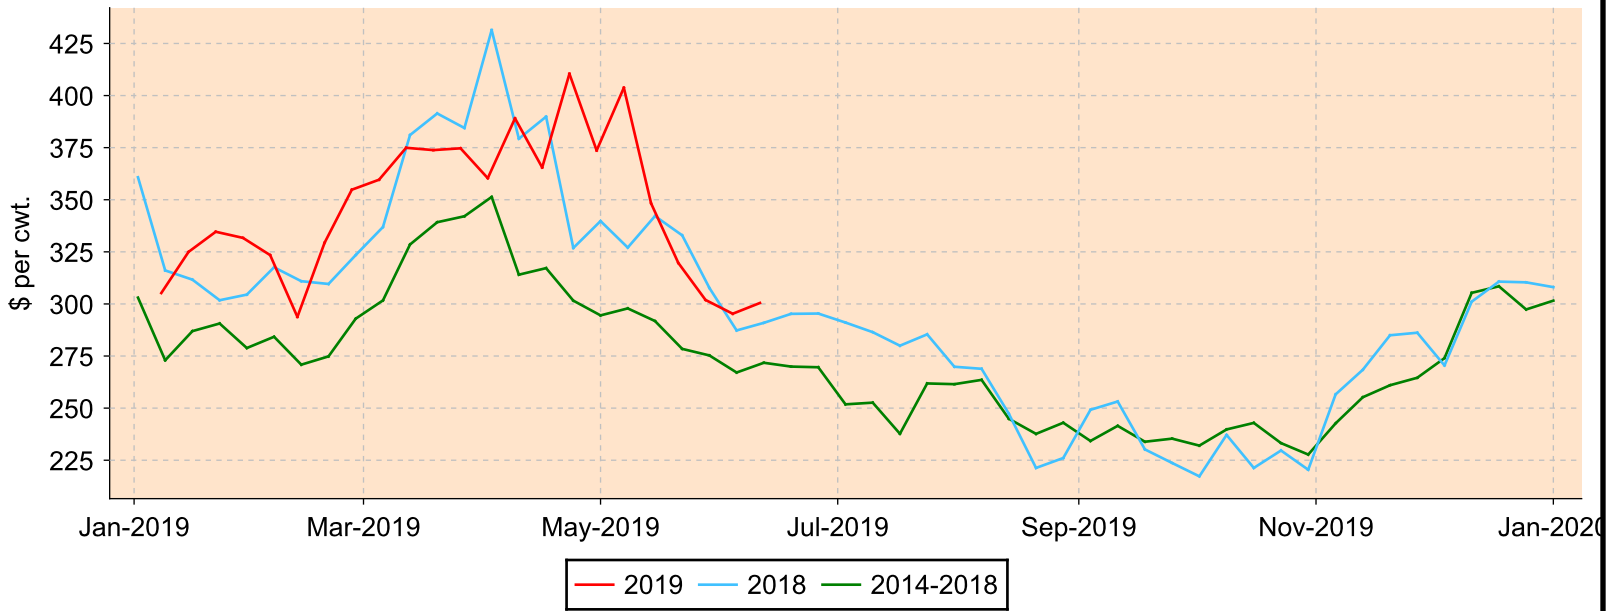

Lambs 50-64 lbs.

All sales from all reporting markets

Average Weekly Price

Weekly Volume