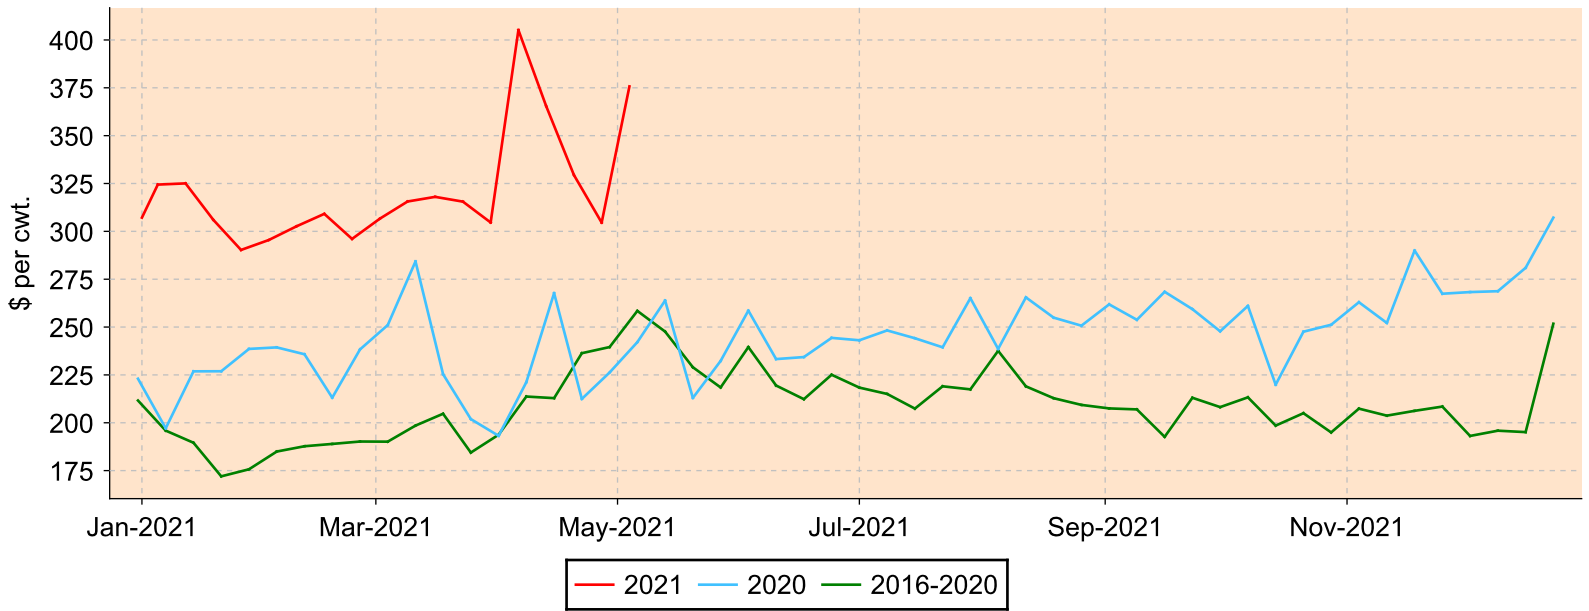

Lambs 110 lbs. & over

All sales from all reporting markets

Average Weekly Price

Weekly Volume