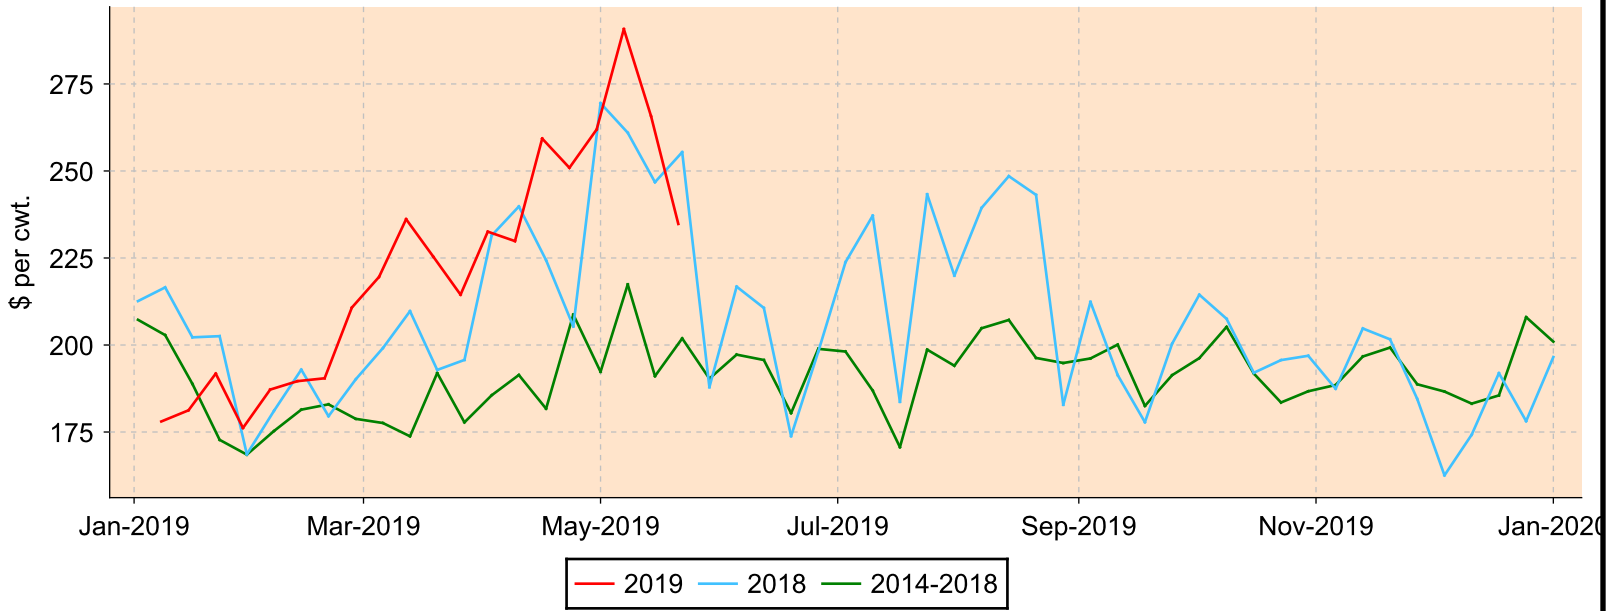

Lambs 110 lbs. & over

All sales from all reporting markets

Average Weekly Price

Weekly Volume