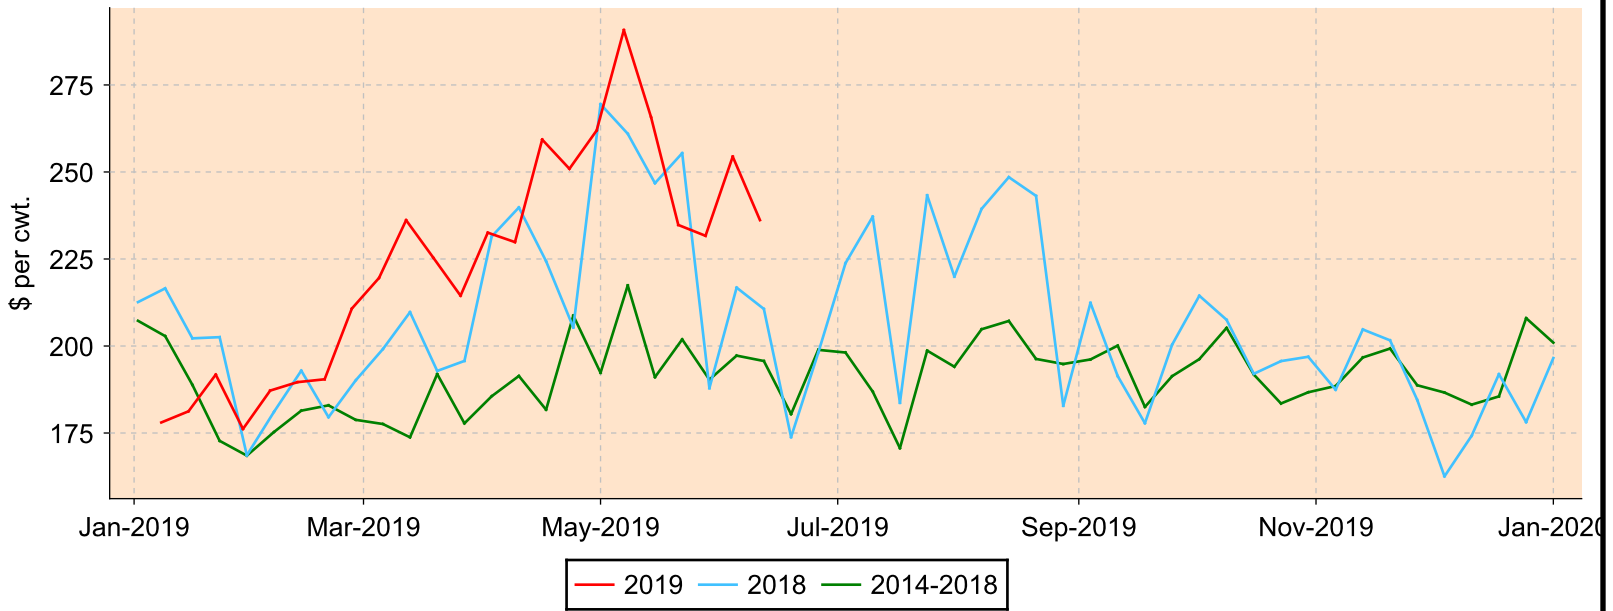

Lambs 110 lbs. & over

All sales from all reporting markets

Average Weekly Price

Weekly Volume