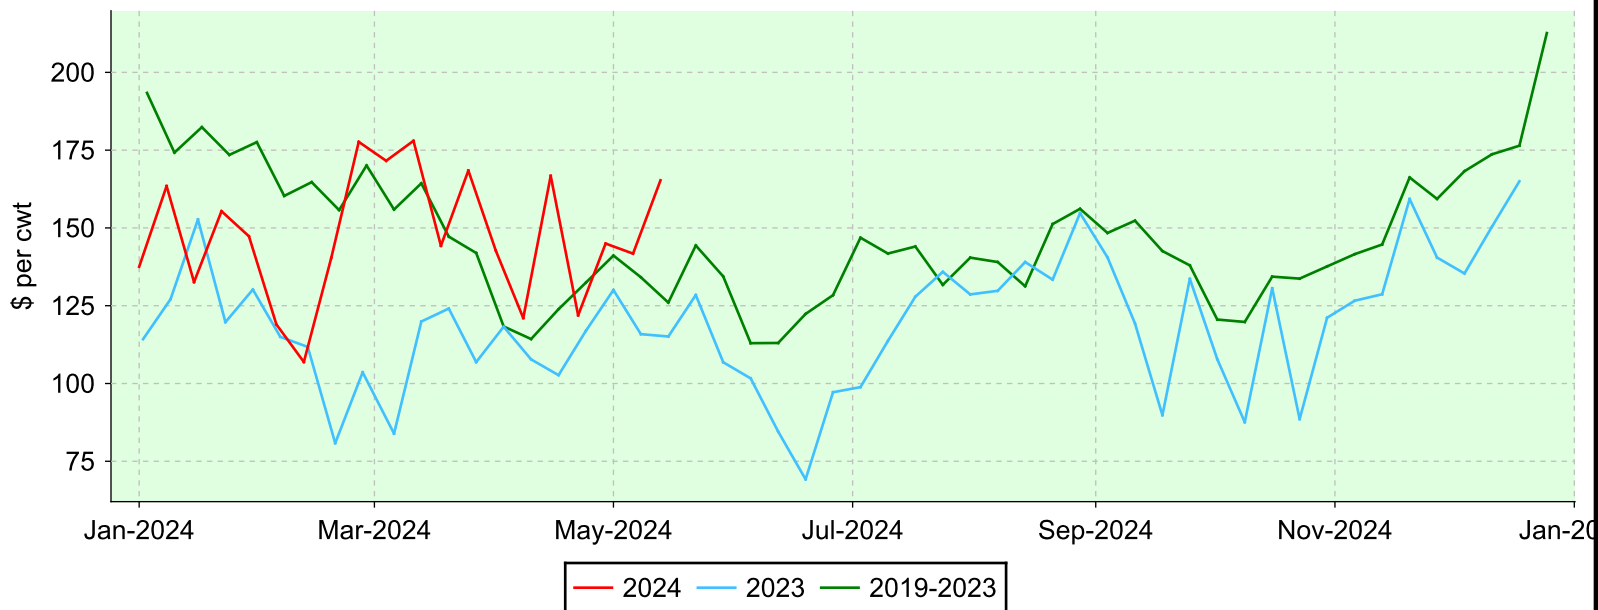

# Sheep (all weights)

Embrun, Monday sales.

## Average Price

## Volume