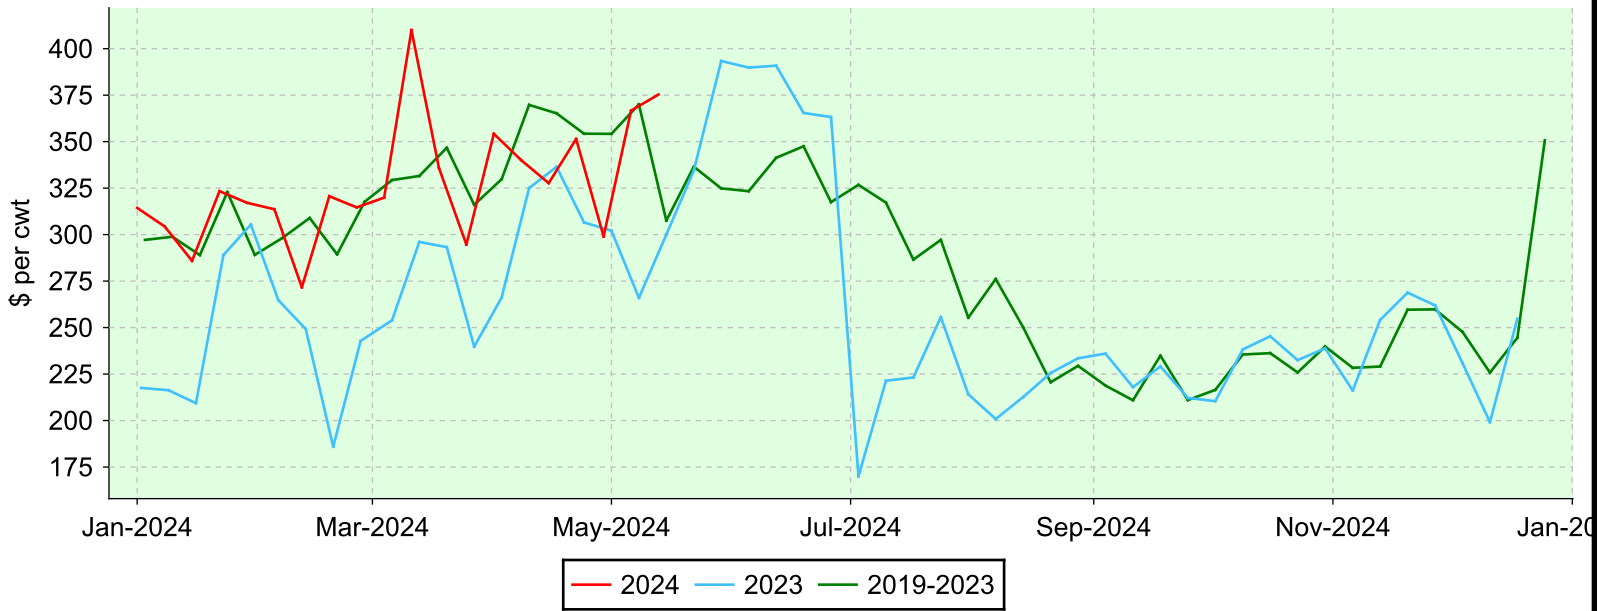

Lambs 95-109 lbs.

Embrun, Monday sales.

Average Price

Volume