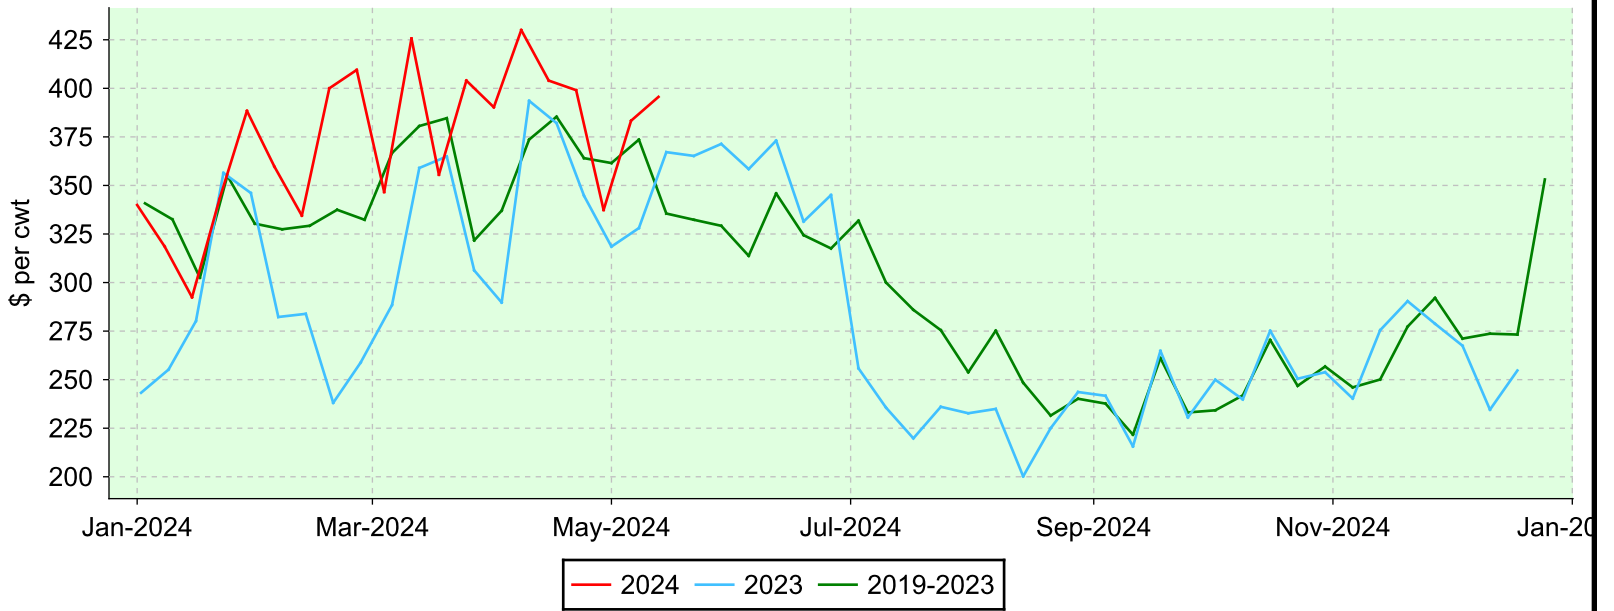

Lambs 80-94 lbs.

Embrun, Monday sales.

Average Price

Volume