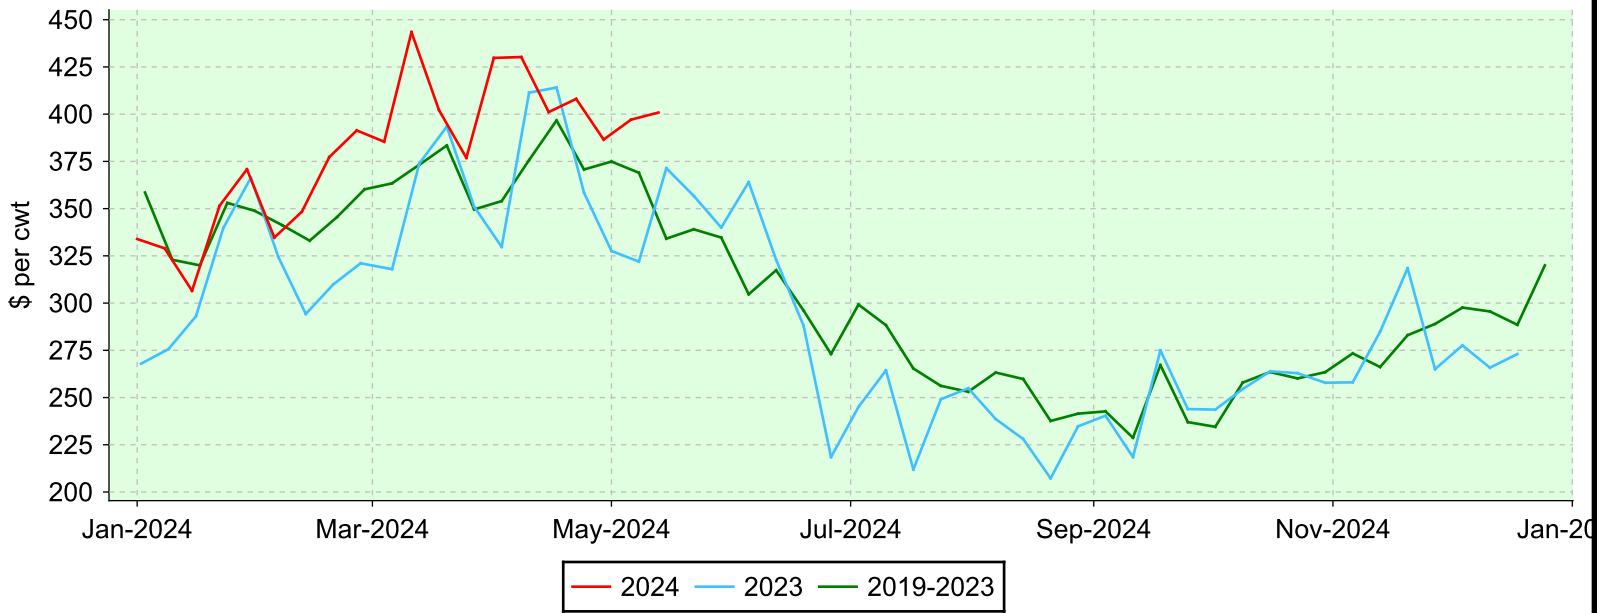

Lambs 65-79 lbs.

Embrun, Monday sales.

Average Price

Volume