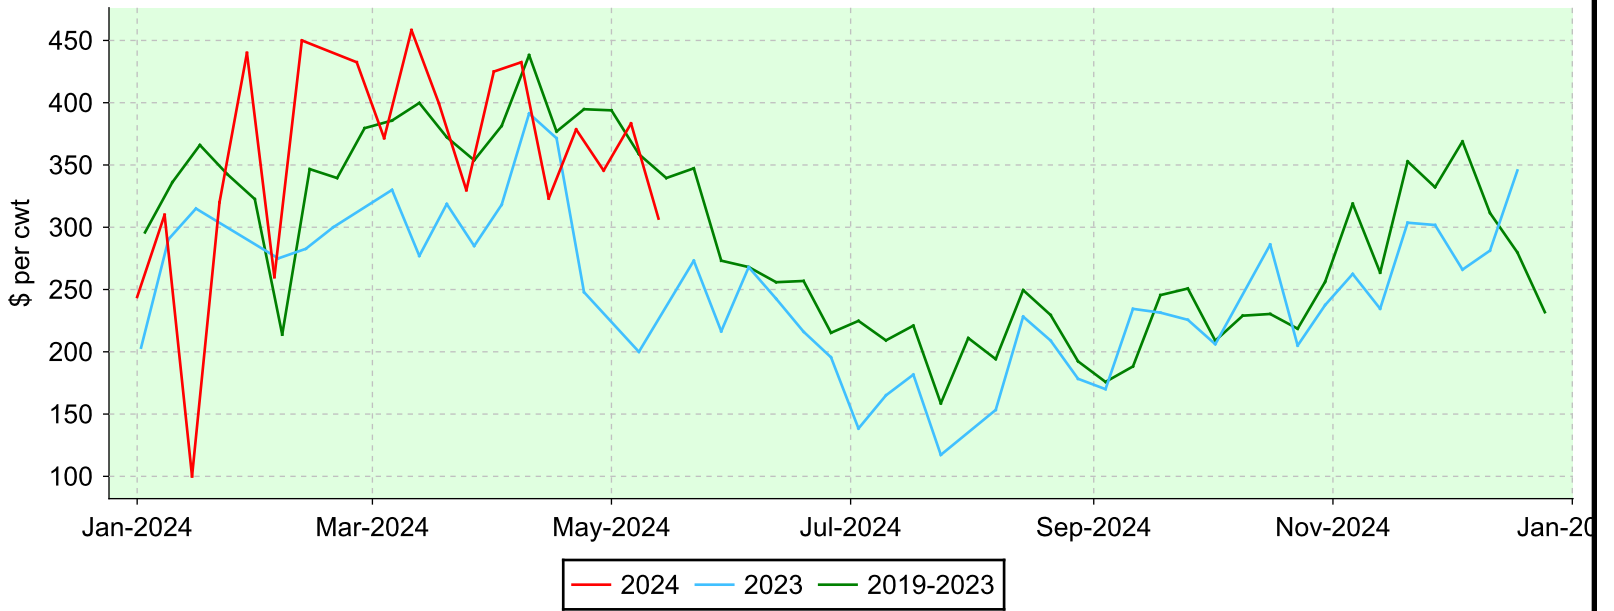

Lambs under 50 lbs.

Embrun, Monday sales.

Average Price

Volume