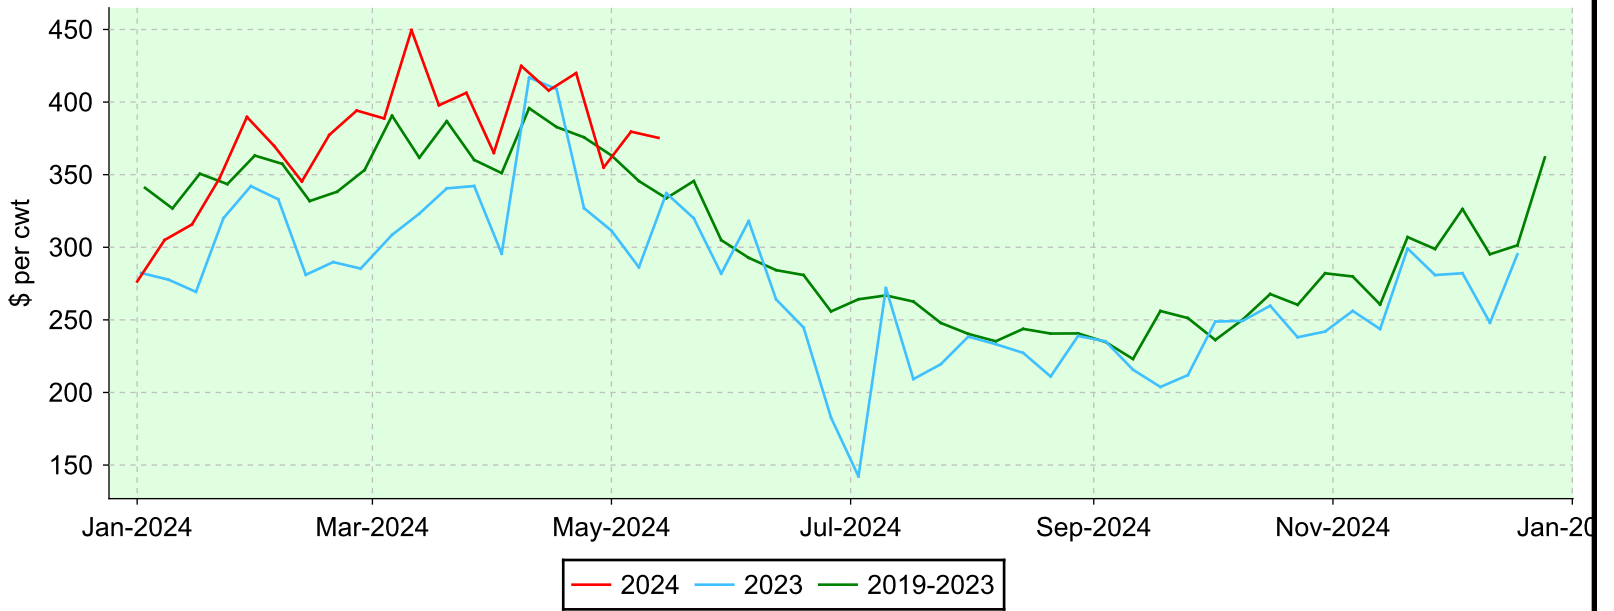

# Lambs 50-64 lbs.

Embrun, Monday sales.

## Average Price

## Volume