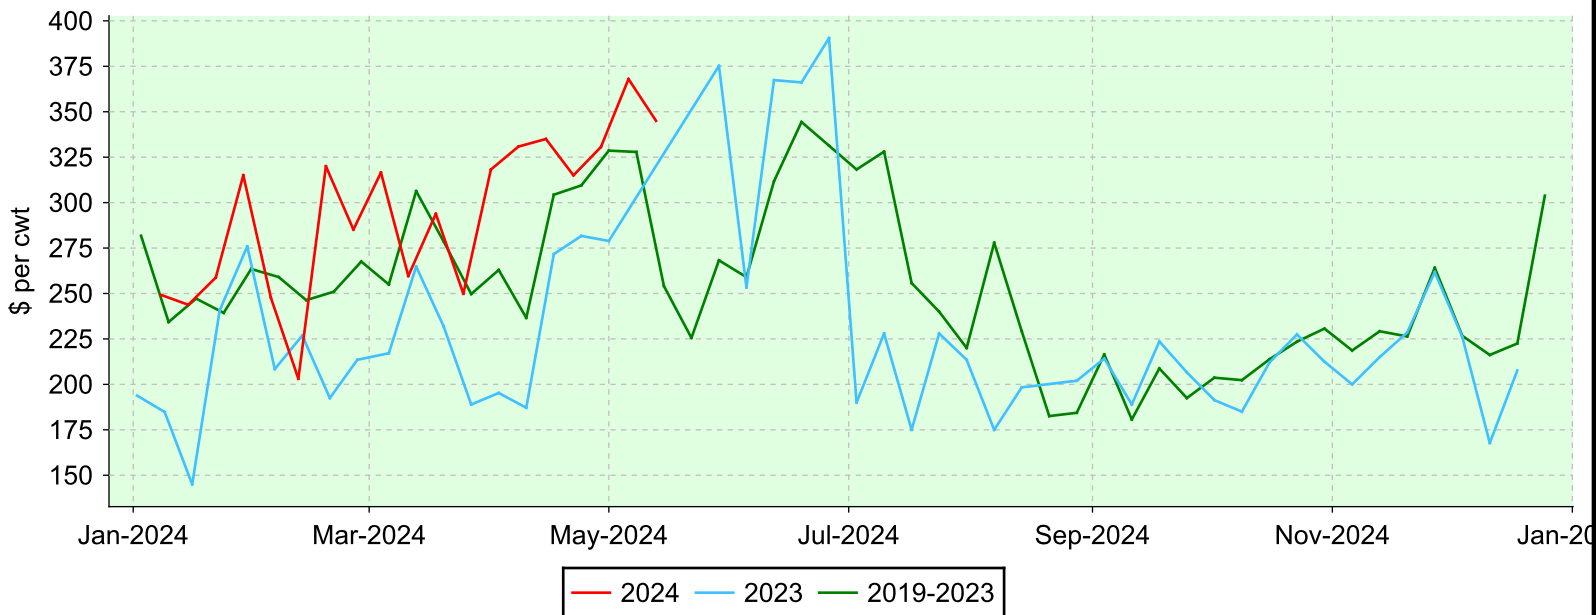

# Lambs 110 lbs. and over

Embrun, Monday sales.

## Average Price

## Volume