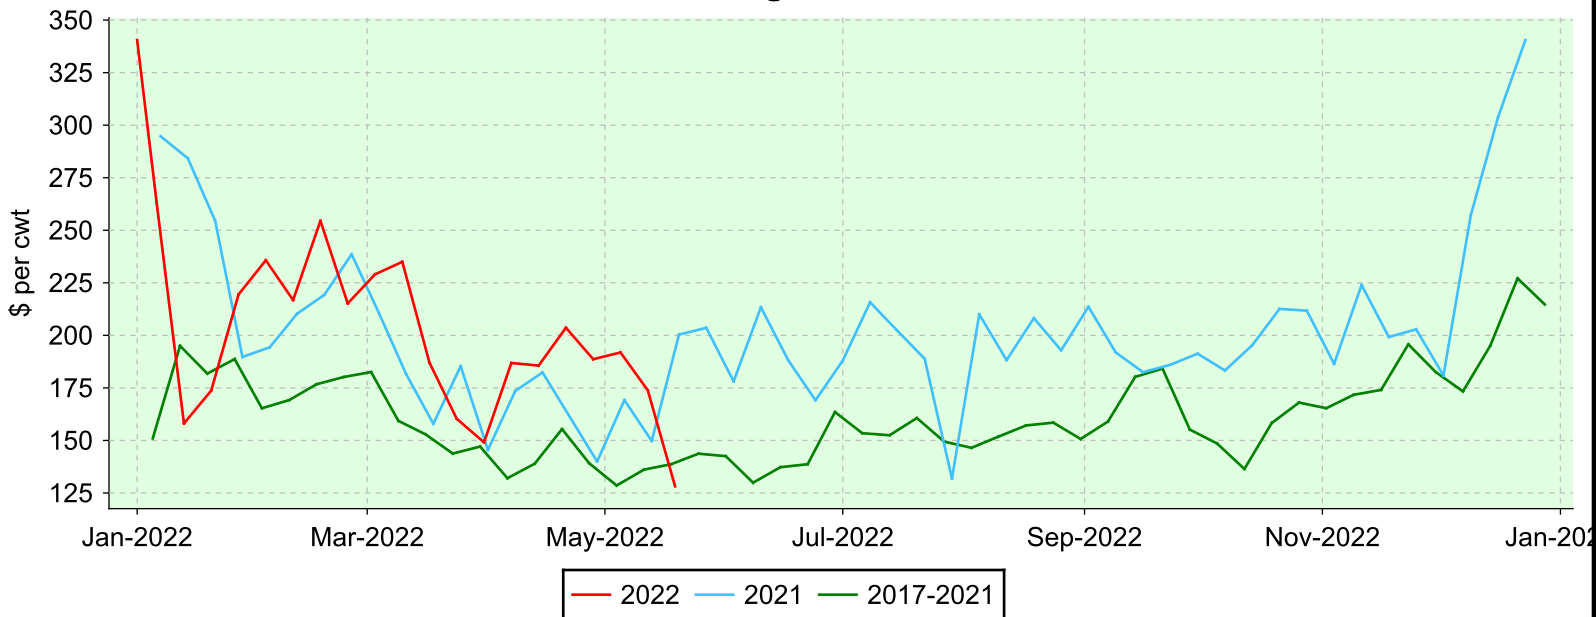

Sheep (all weights)

Brussels, Thursday sales.

Average Price

Volume