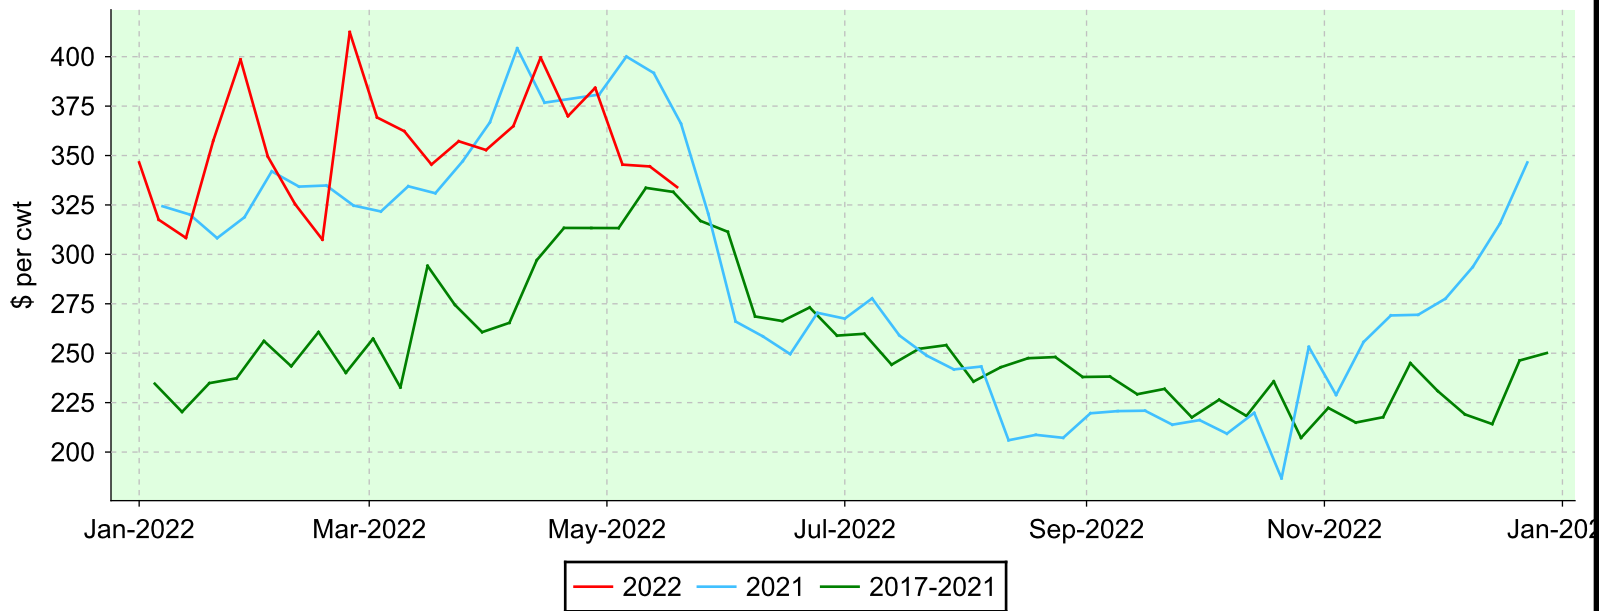

Lambs 95-109 lbs.

Brussels, Thursday sales.

Average Price

Volume