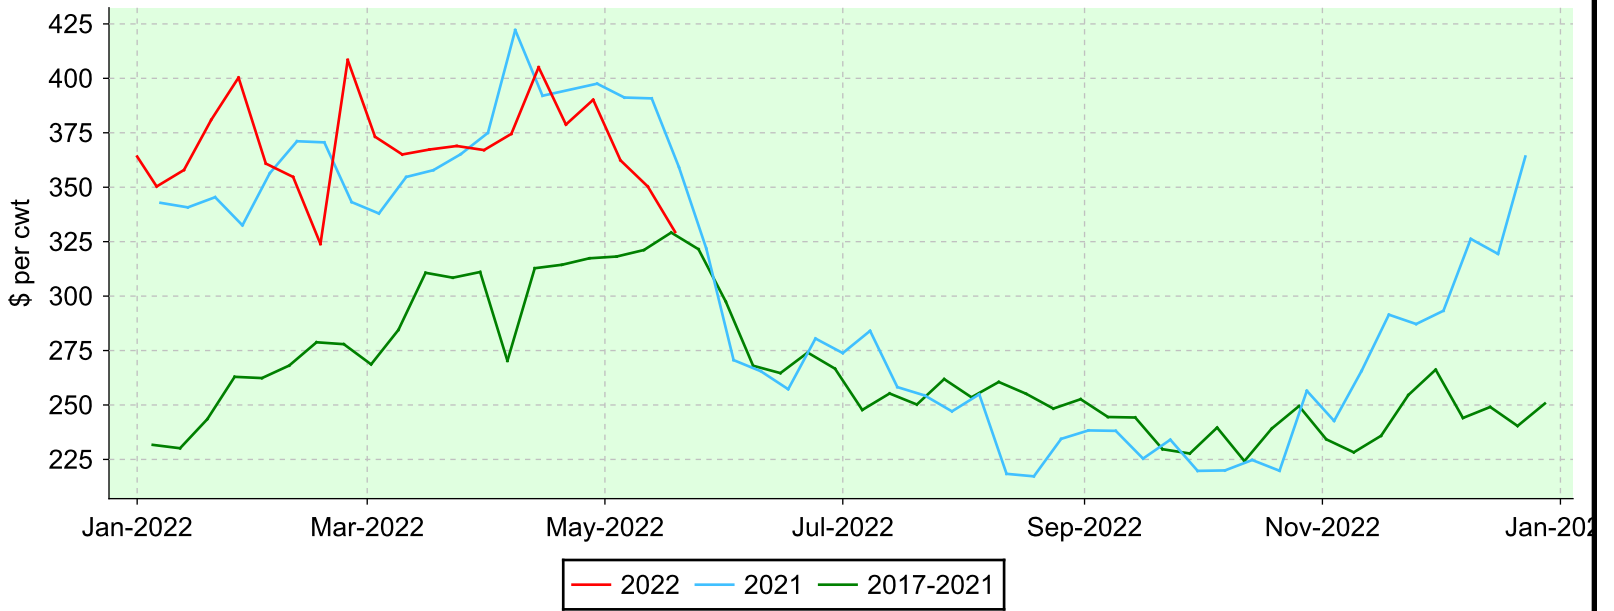

Lambs 80-94 lbs.

Brussels, Thursday sales.

Average Price

Volume