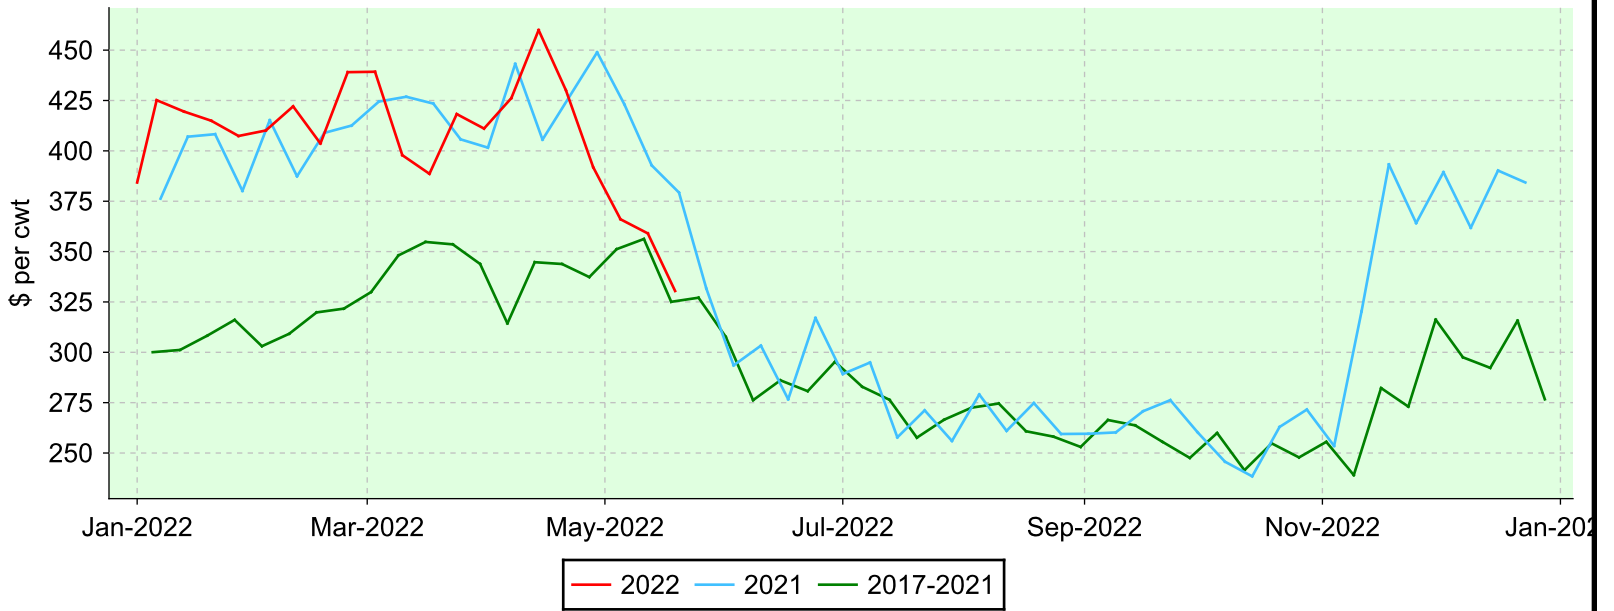

Lambs 65-79 lbs.

Brussels, Thursday sales.

Average Price

Volume