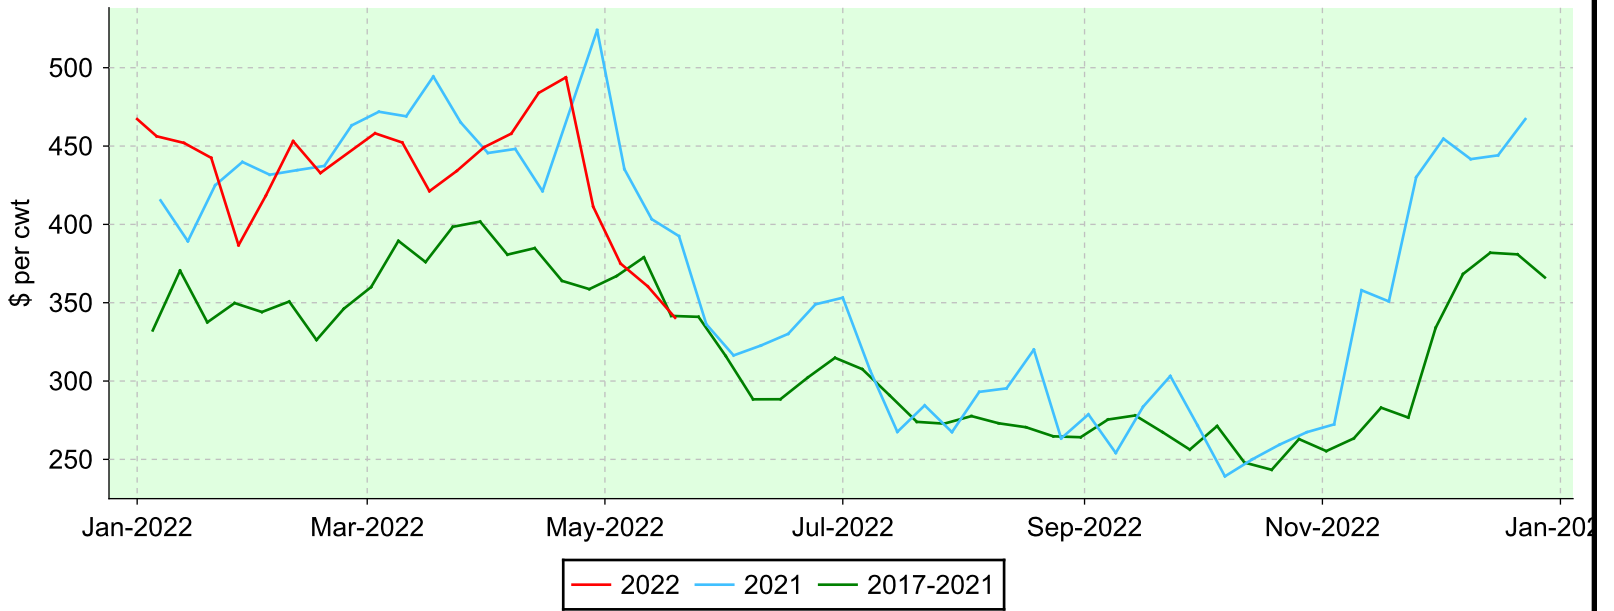

# Lambs 50-64 lbs.

Brussels, Thursday sales.

## Average Price

## Volume