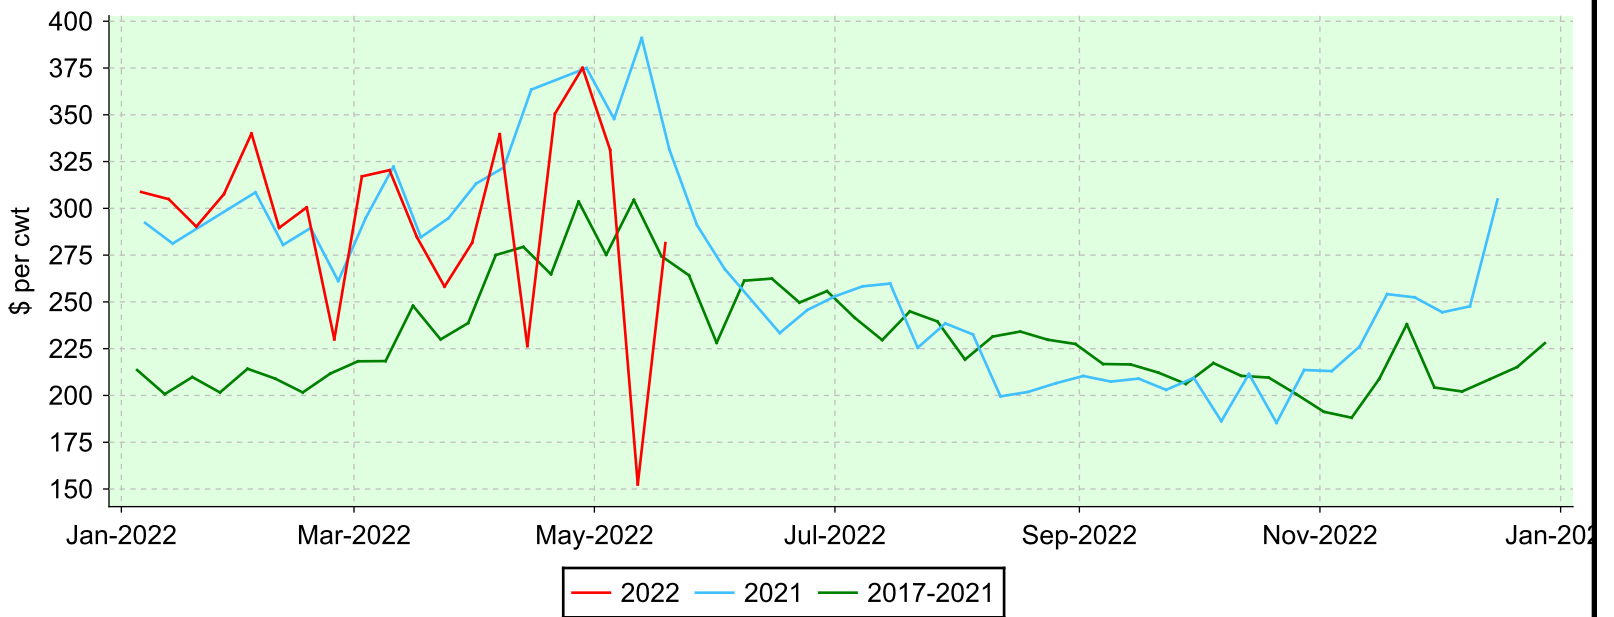

# Lambs 110 lbs. and over

Brussels, Thursday sales.

## Average Price

## Volume