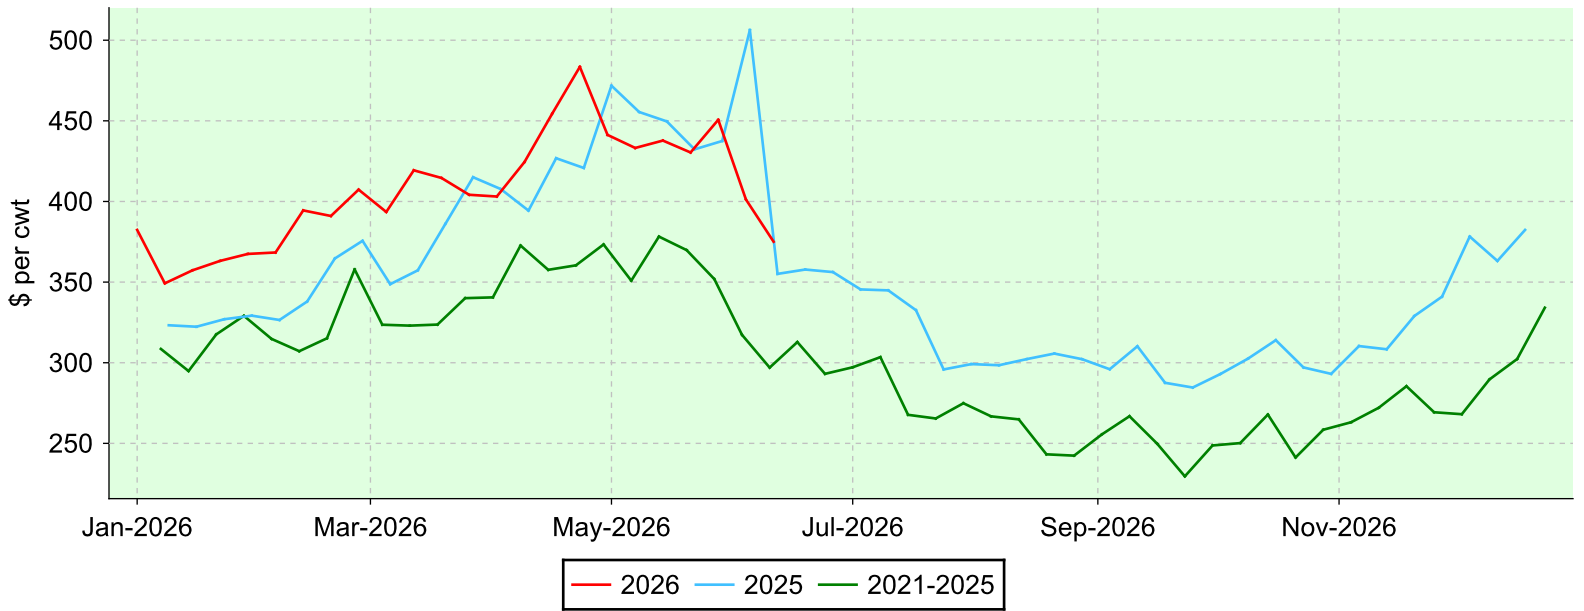

Lambs 95-109 lbs.

Brussels, Thursday sales.

Average Price

Volume