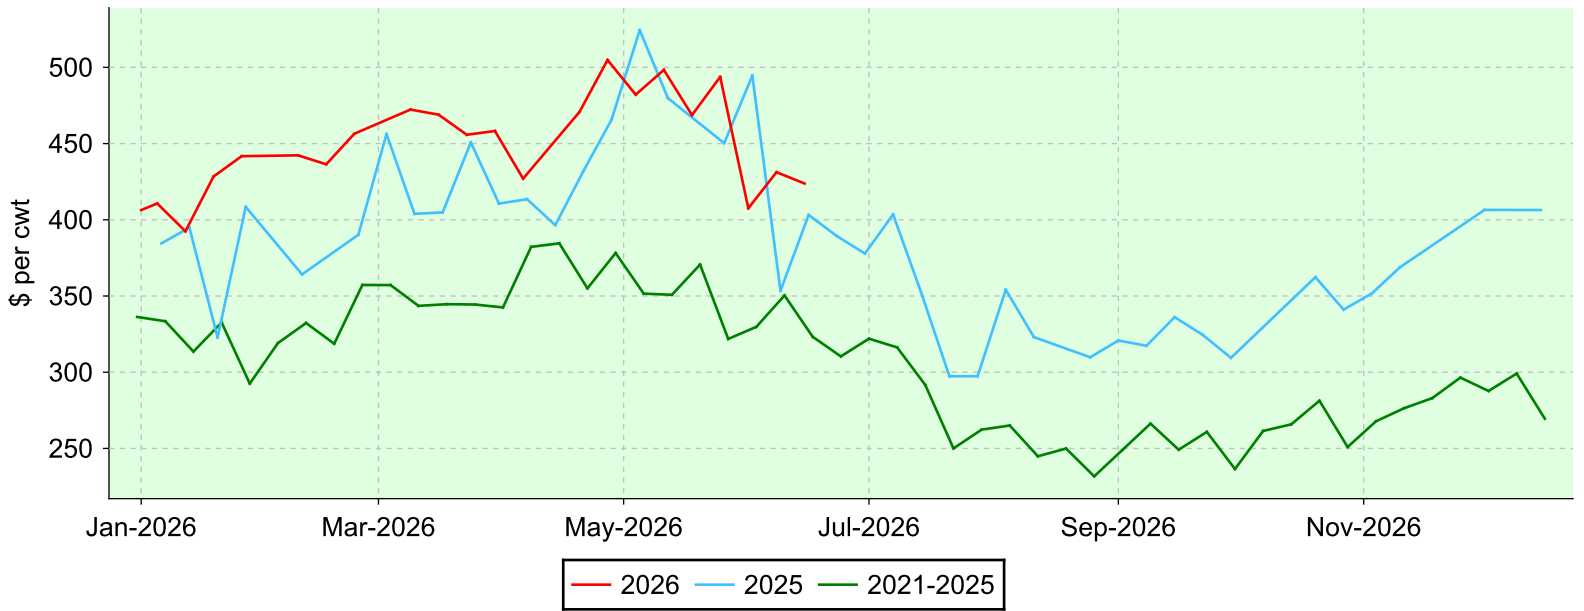

Lambs 80-94 lbs.

Ontario Stockyards Inc., Monday sales.

Average Price

Volume