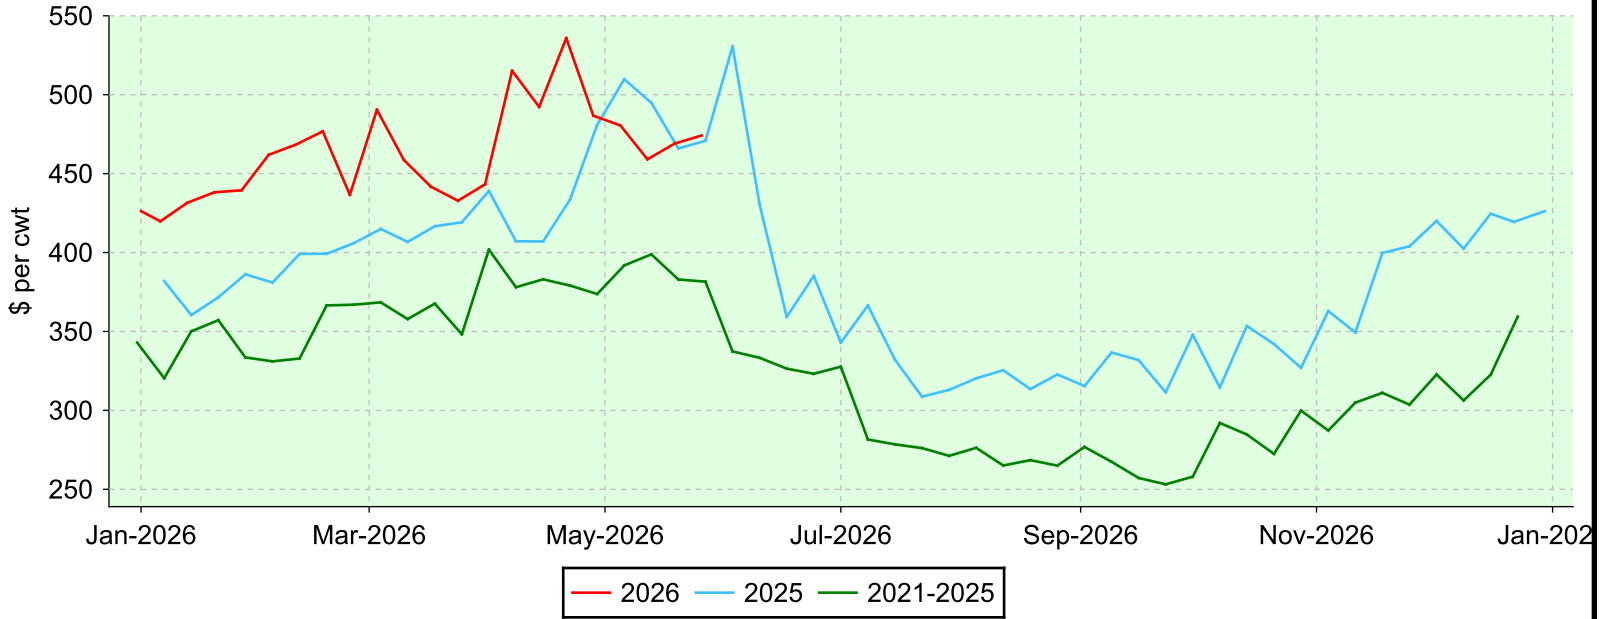

Lambs 80-94 lbs.

OLEX, Tuesday sales.

Average Price

Volume