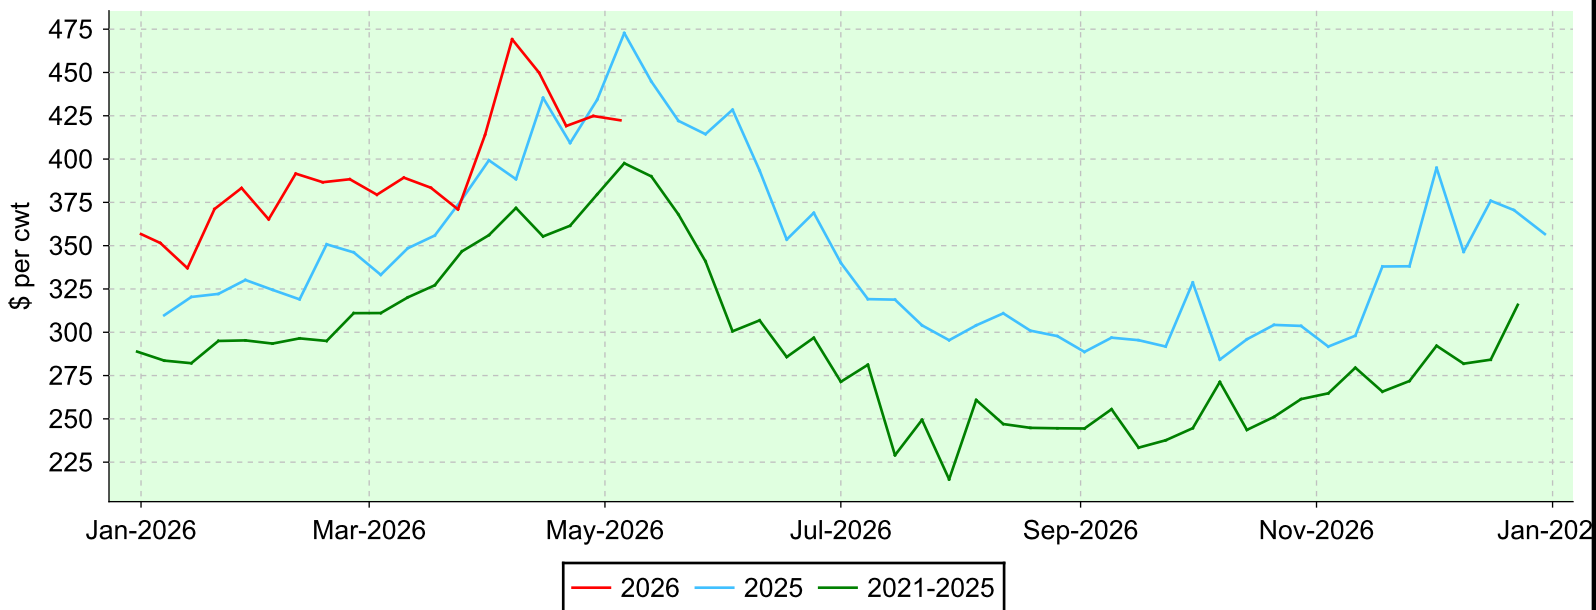

Lambs 110 lbs. and over

OLEX, Thursday sales.

Average Price

Volume