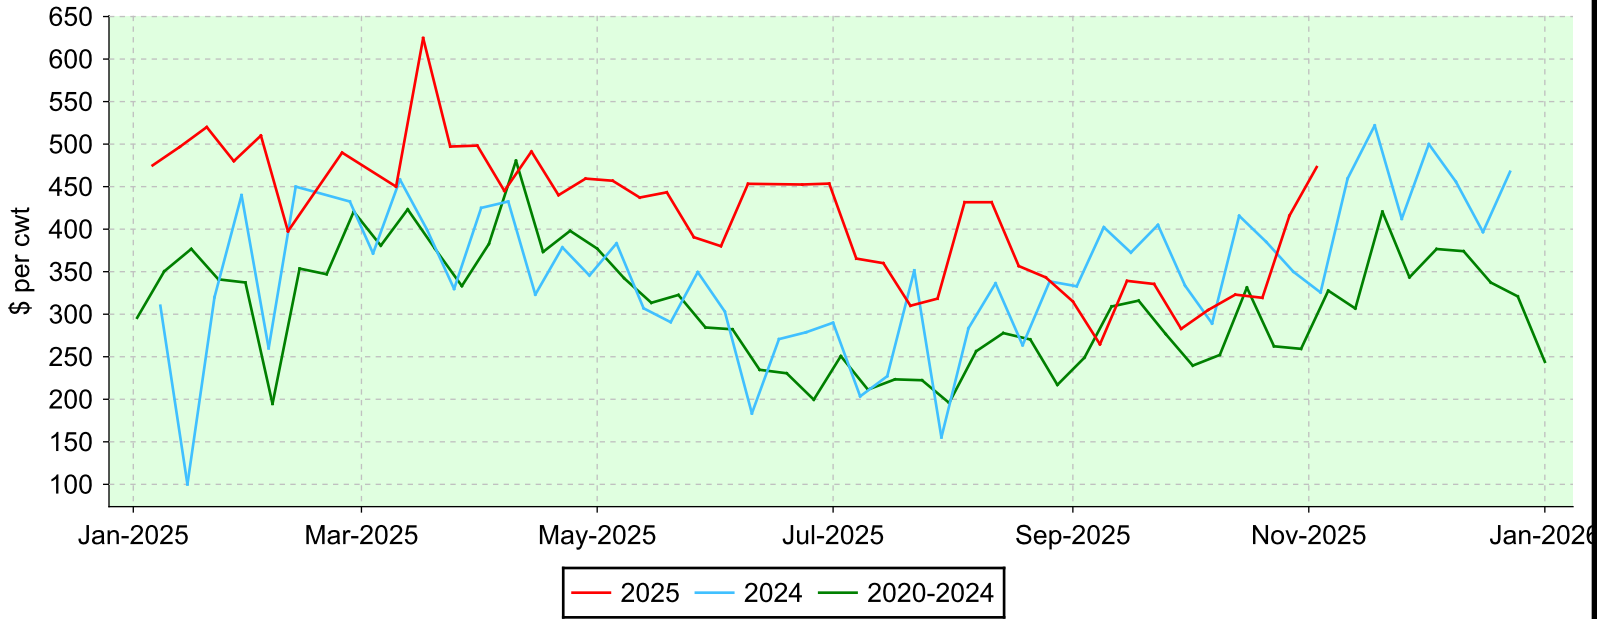

Lambs under 50 lbs.

Embrun, Monday sales.

Average Price

Volume