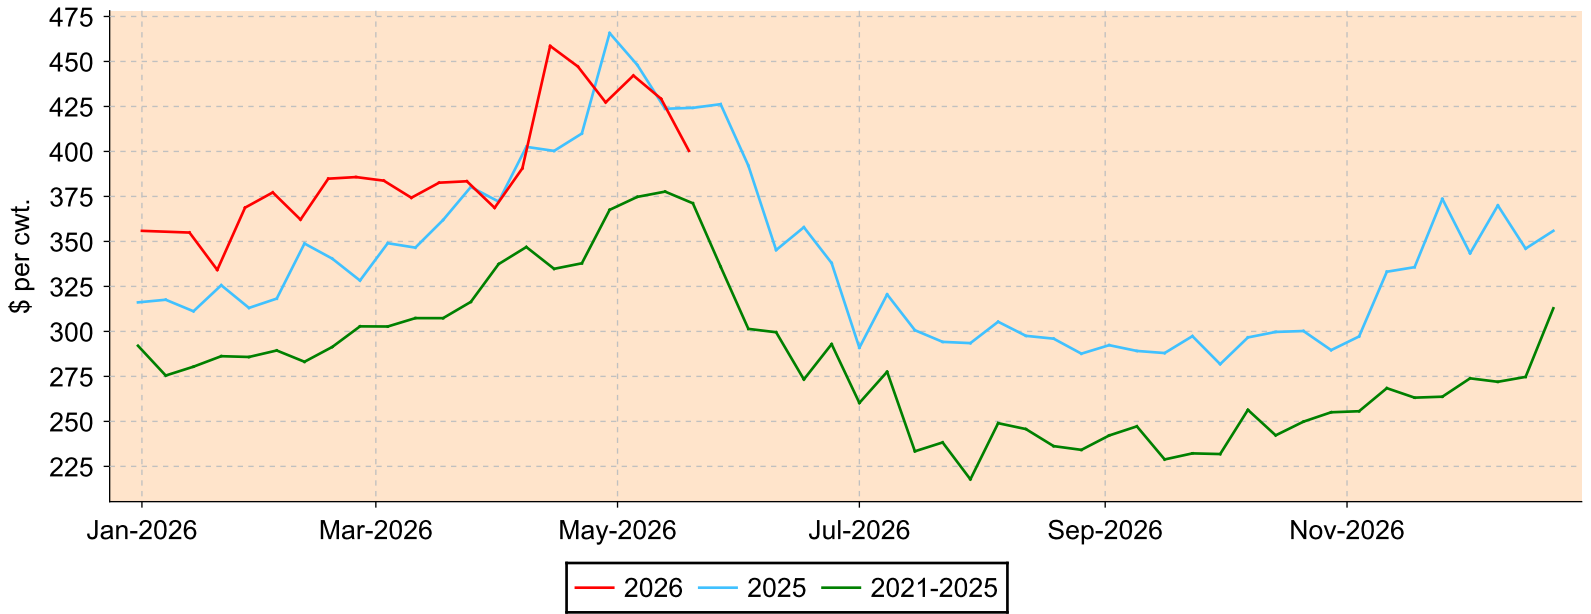

Lambs 110 lbs. & over

All sales from all reporting markets

Average Weekly Price

Weekly Volume