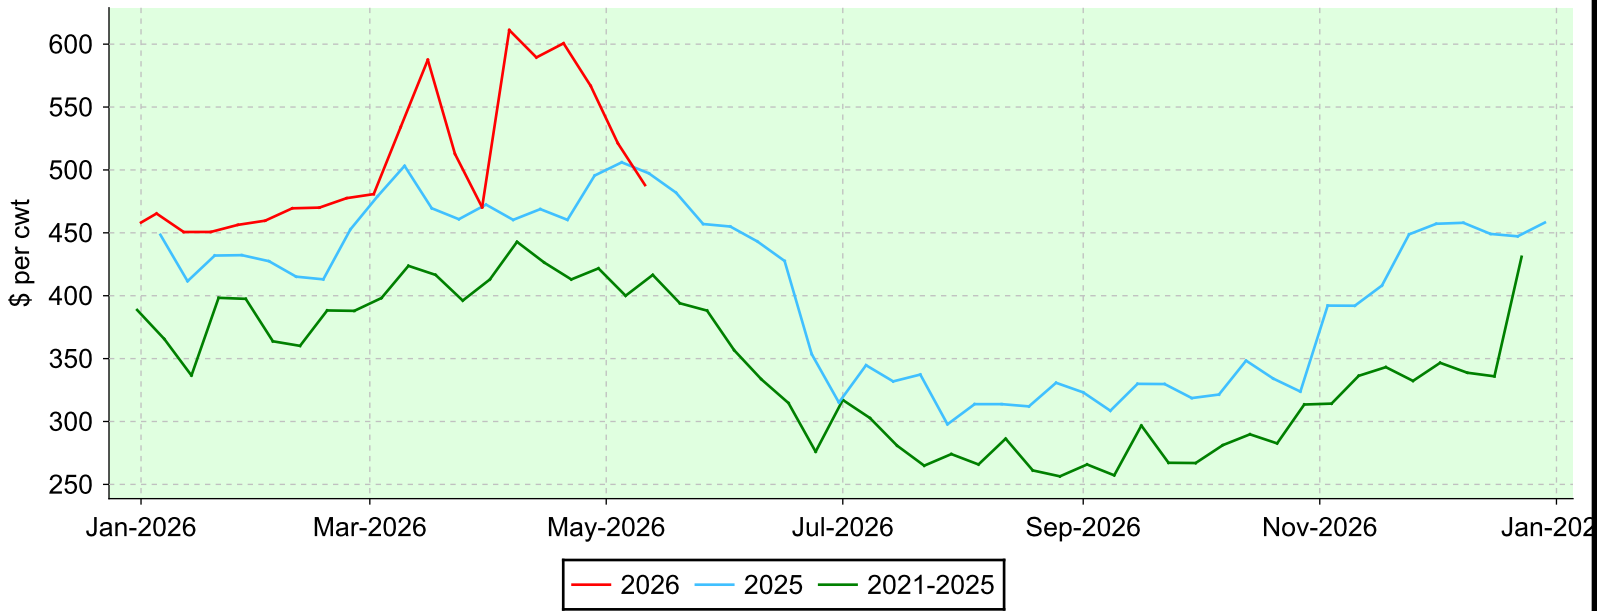

# Lambs 65-79 lbs.

Embrun, Monday sales.

## Average Price

## Volume