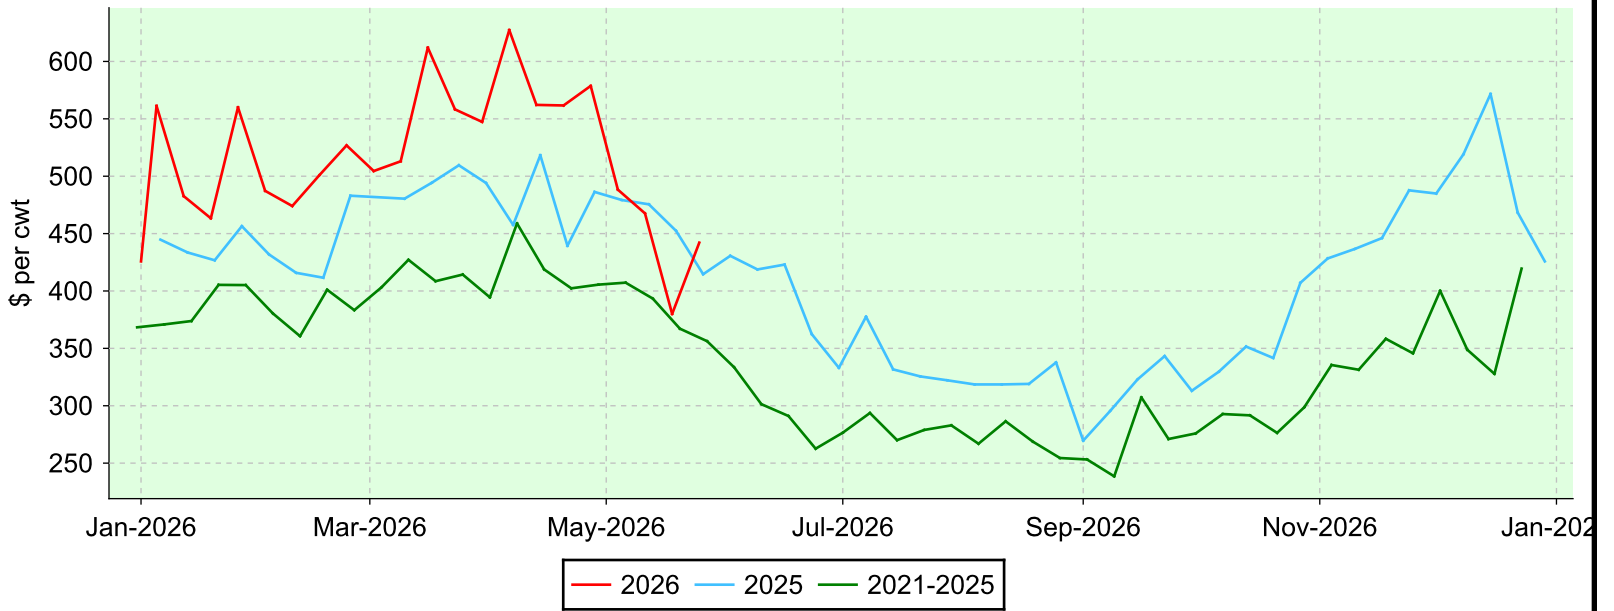

Lambs 50-64 lbs.

Embrun, Monday sales.

Average Price

Volume