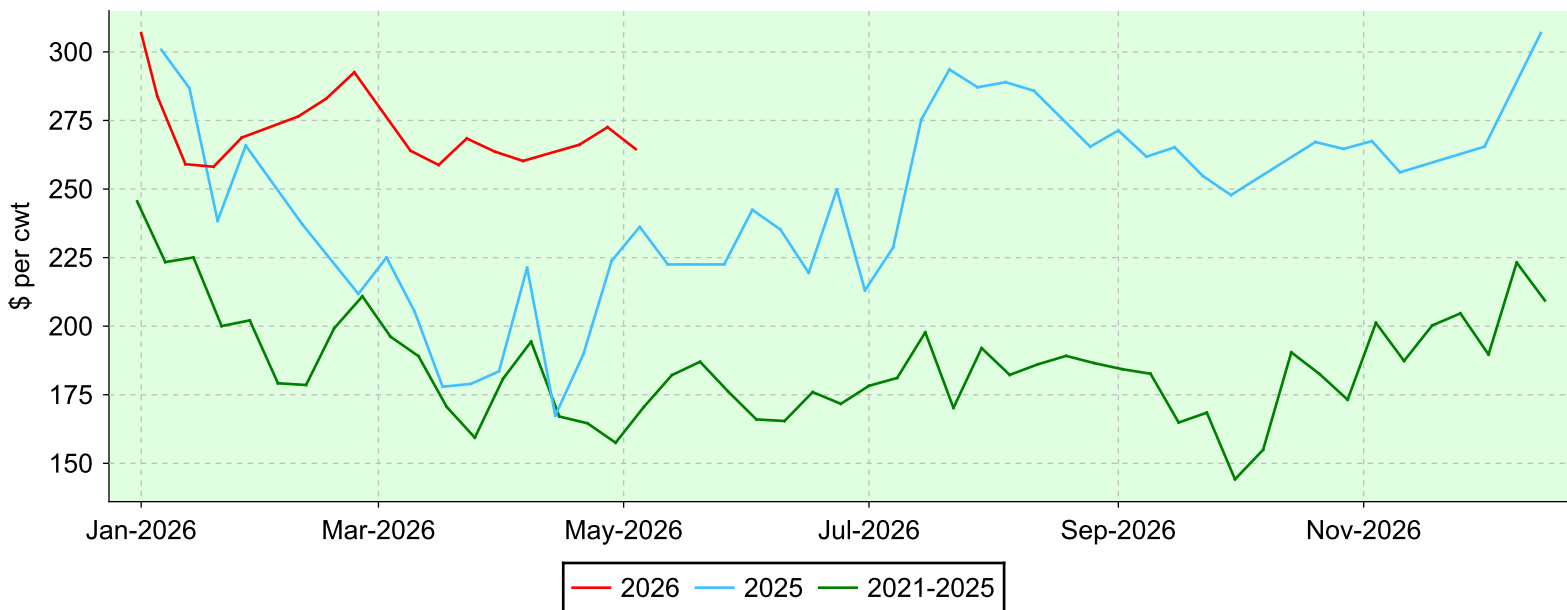

# Sheep (all weights)

Ontario Stockyards Inc., Monday sales.

## Average Price

## Volume