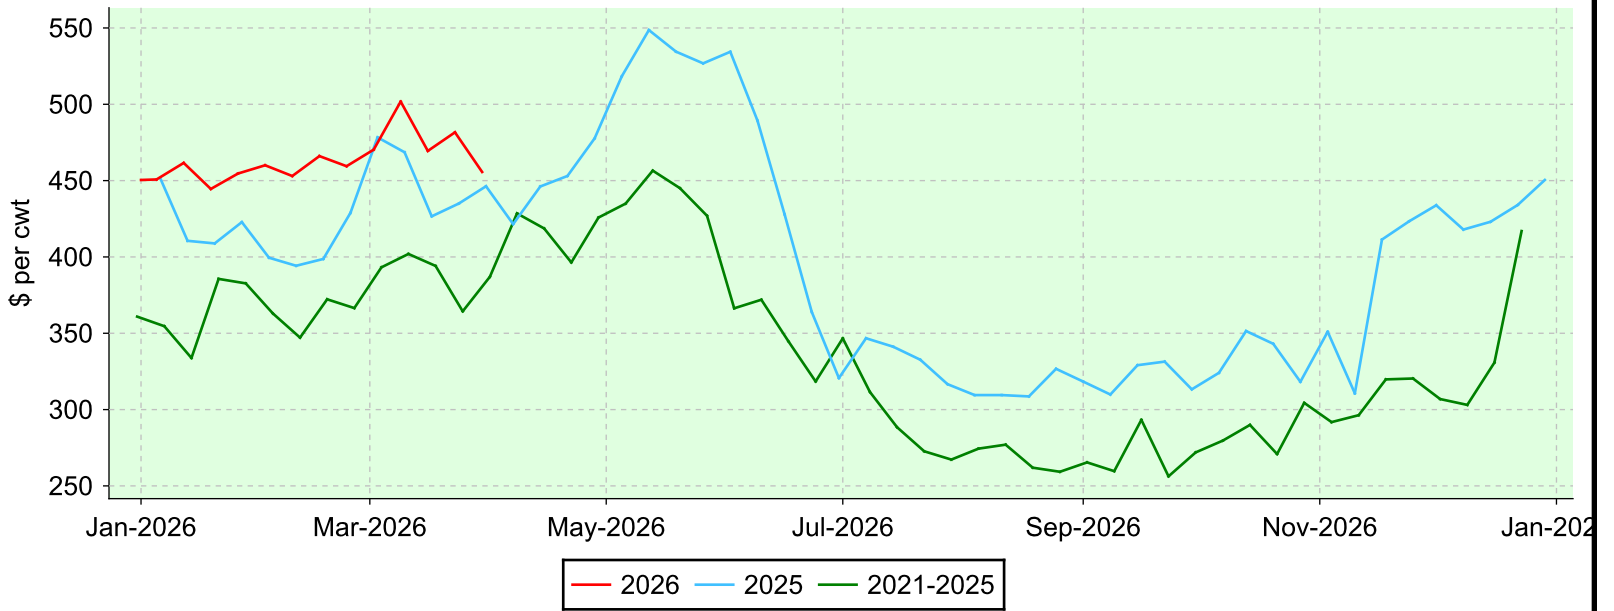

Lambs 80-94 lbs.

Embrun, Monday sales.

Average Price

Volume