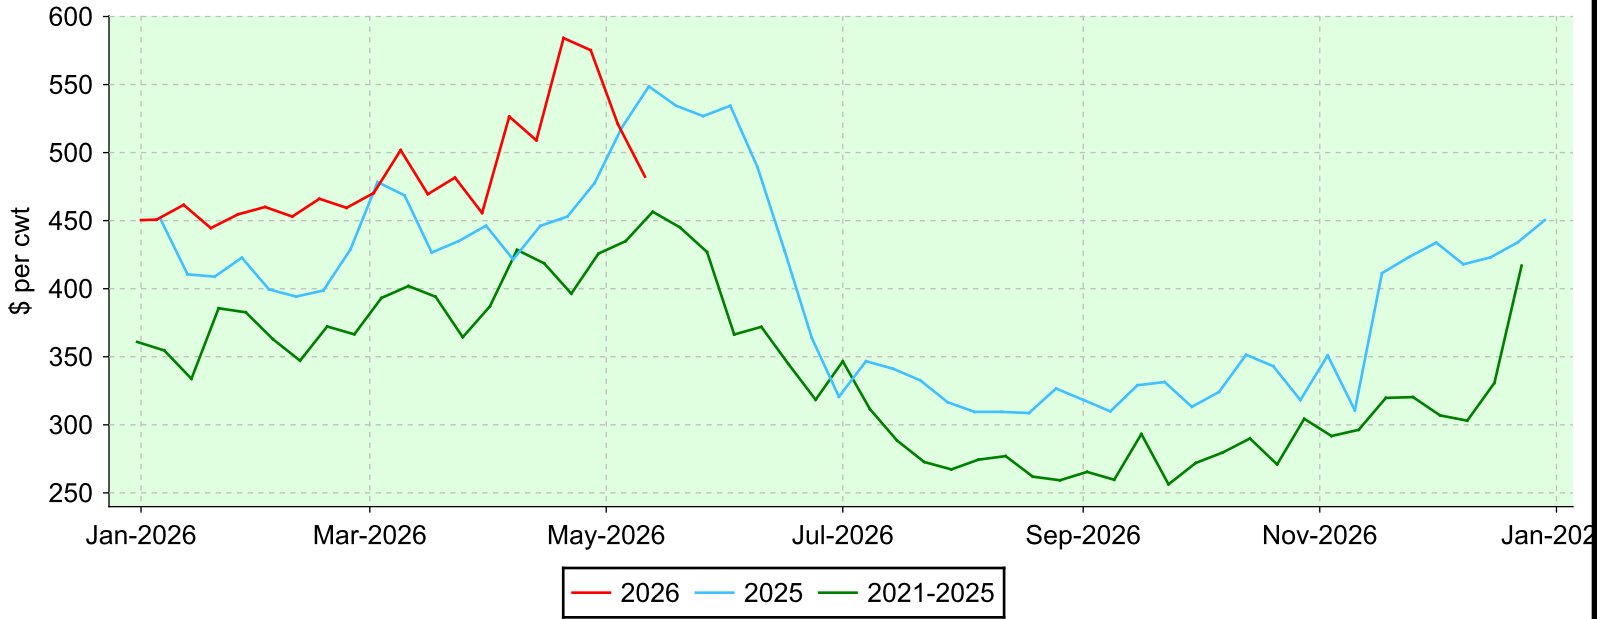

# Lambs 80-94 lbs.

Embrun, Monday sales.

## Average Price

## Volume