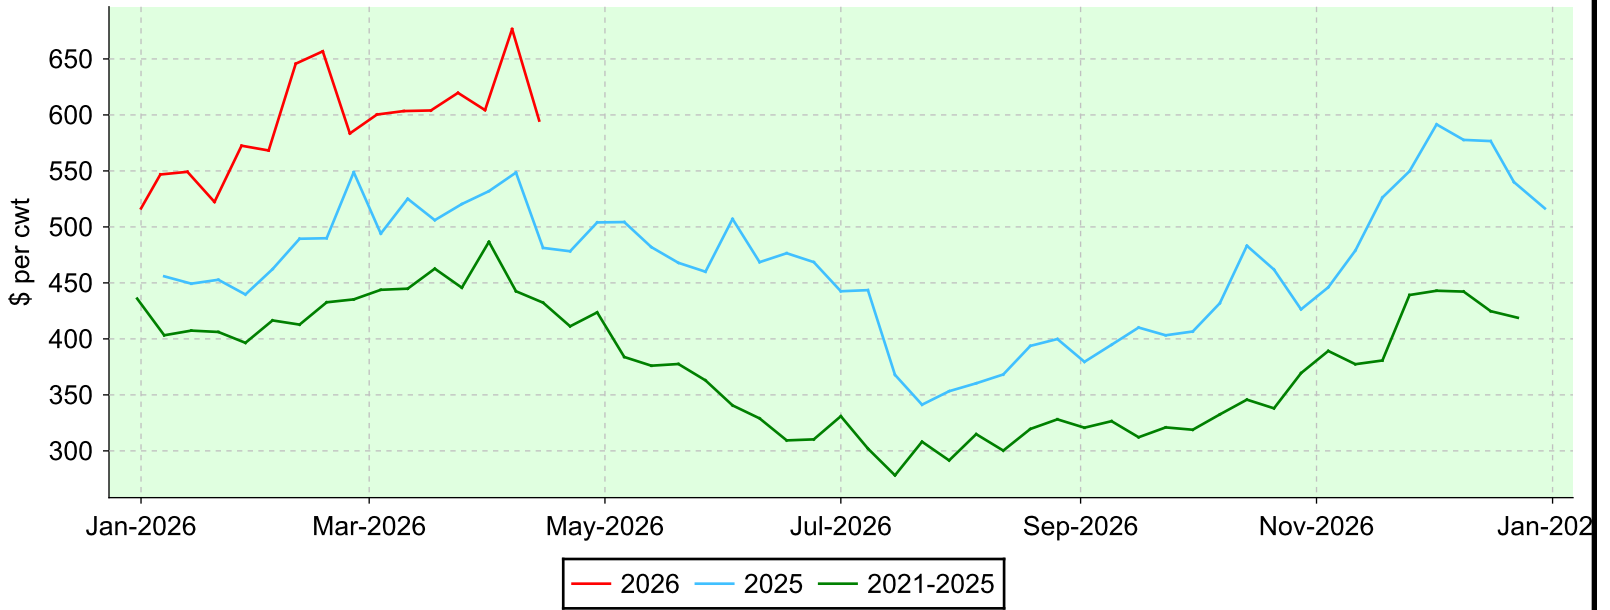

Lambs 50-64 lbs.

OLEX, Tuesday sales.

Average Price

Volume