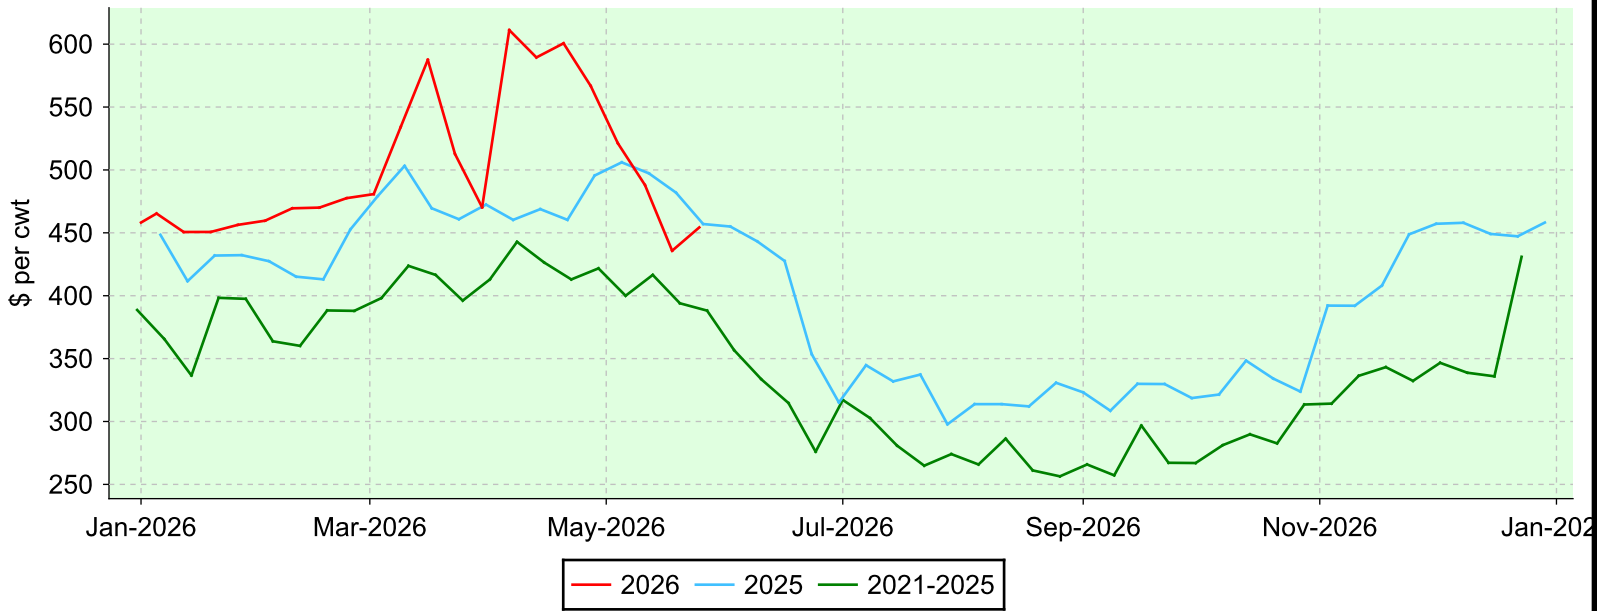

Lambs 65-79 lbs.

Embrun, Monday sales.

Average Price

Volume