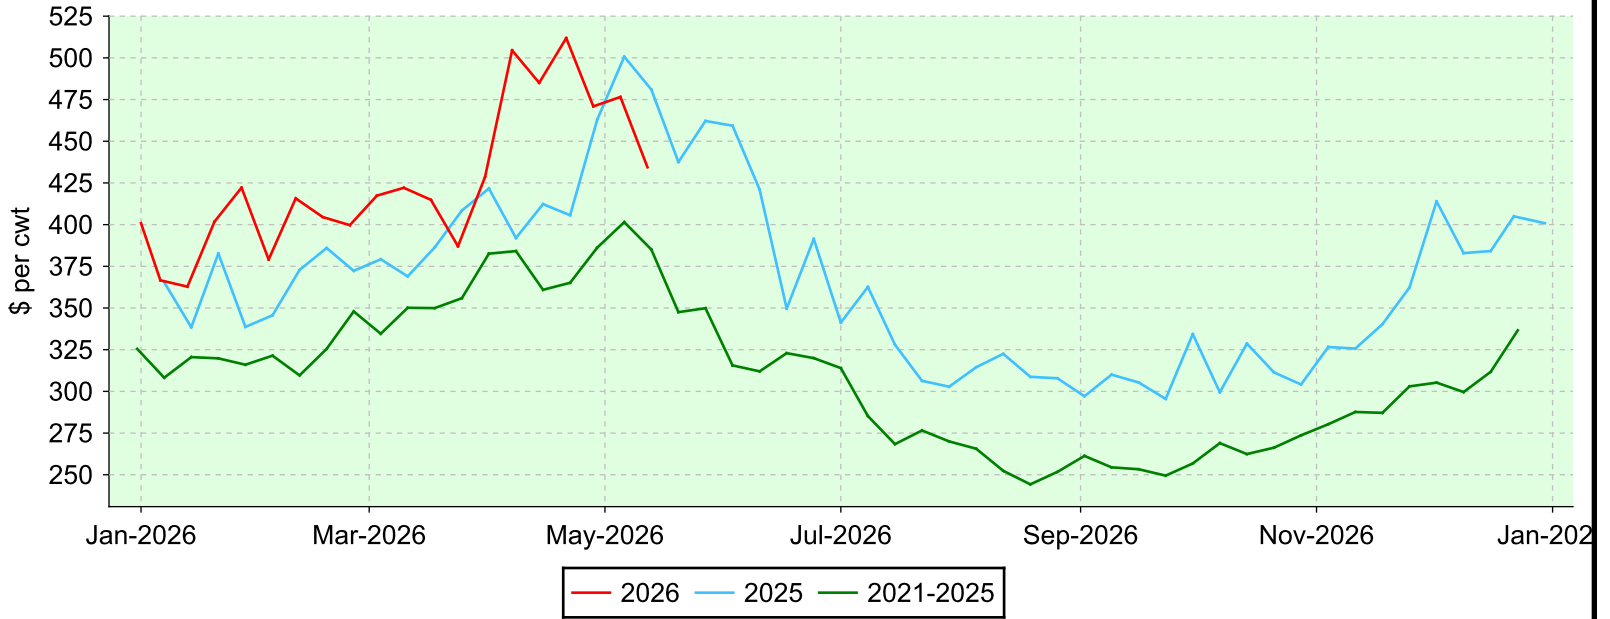

Lambs 95-109 lbs.

OLEX, Tuesday sales.

Average Price

Volume