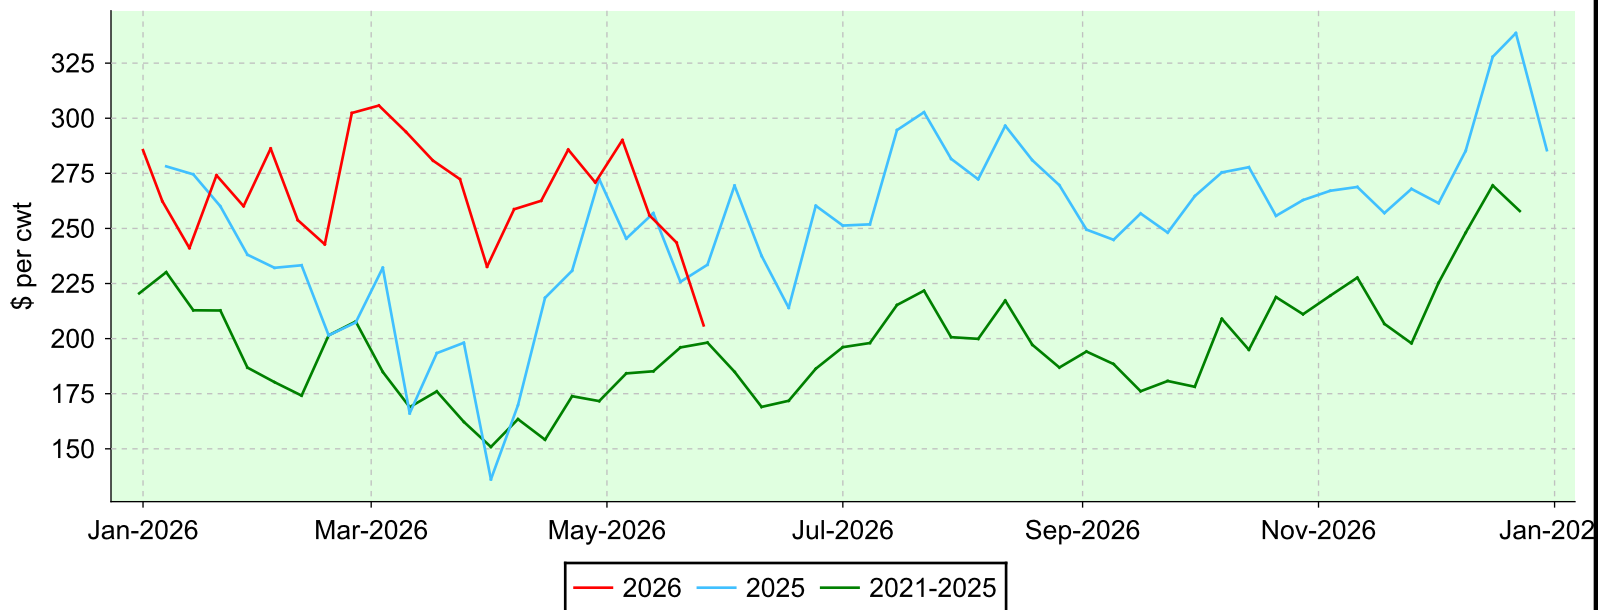

# Sheep (all weights)

OLEX, Tuesday sales.

## Average Price

## Volume