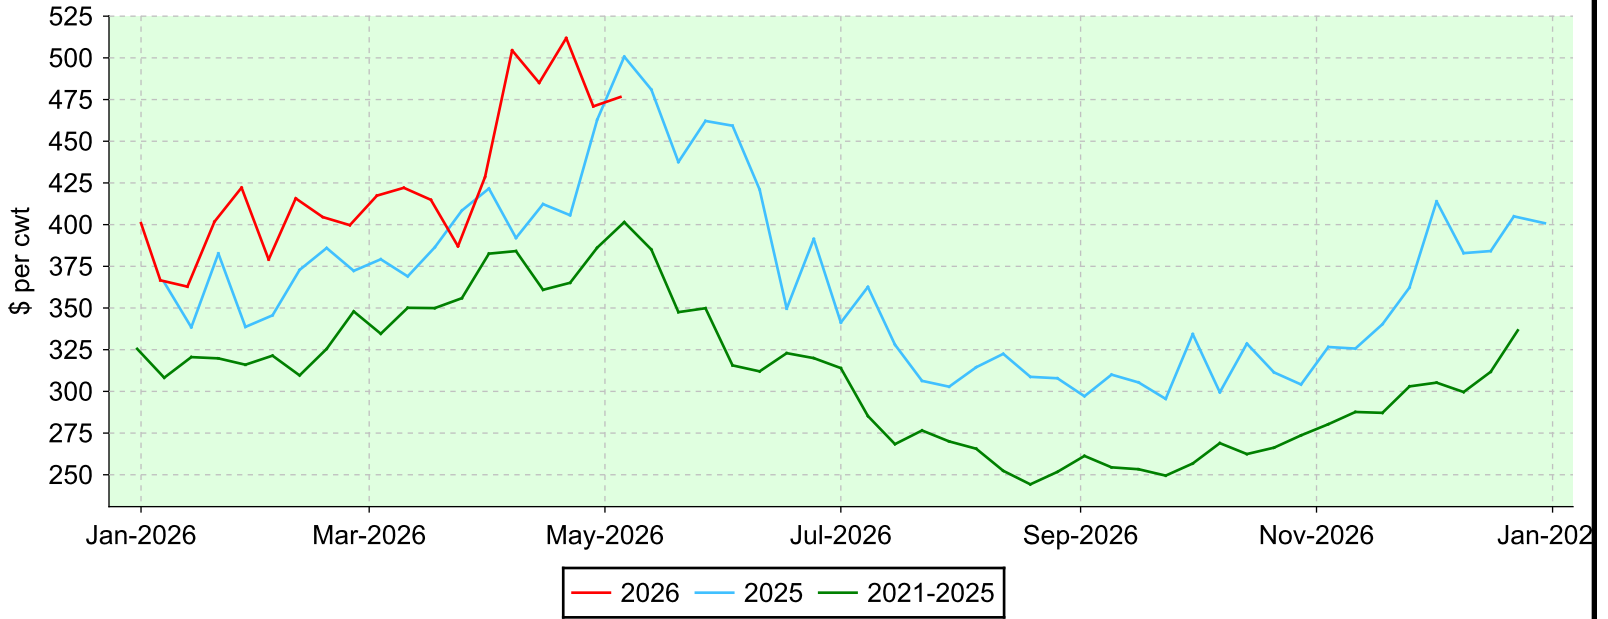

Lambs 95-109 lbs.

OLEX, Tuesday sales.

Average Price

Volume