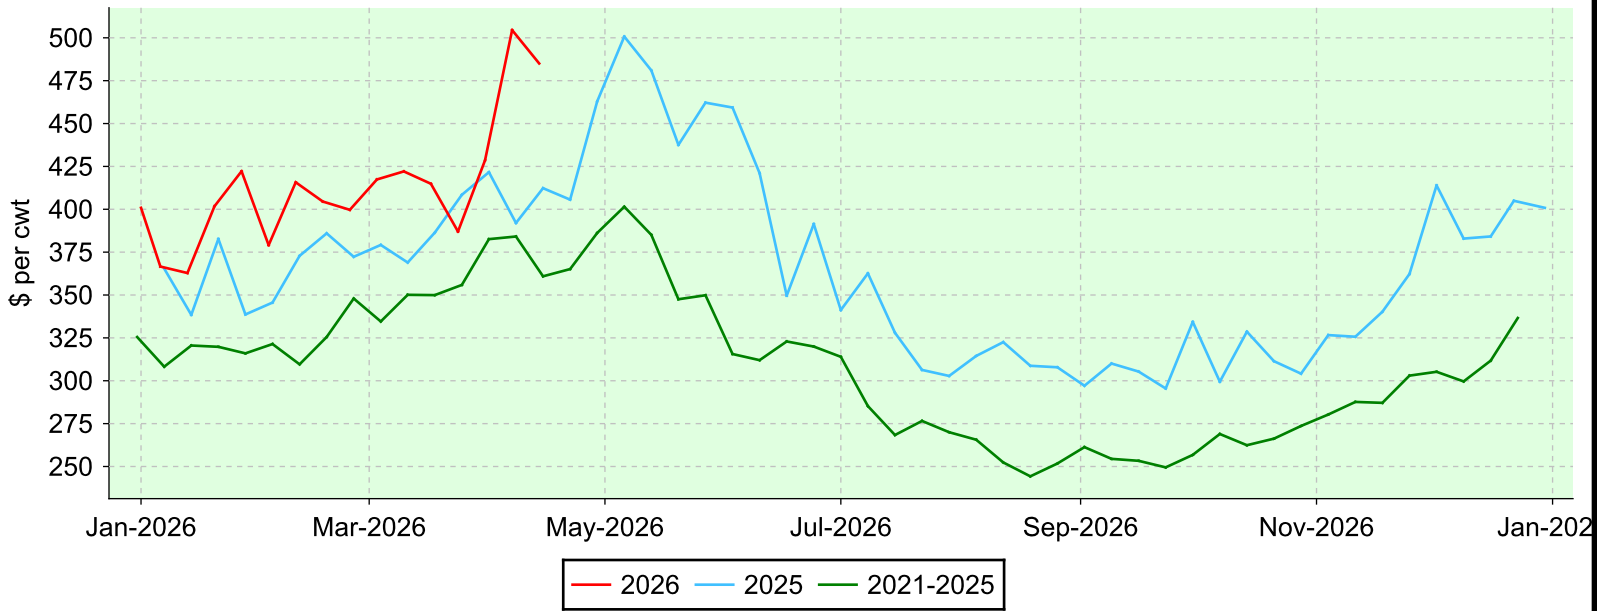

Lambs 95-109 lbs.

OLEX, Tuesday sales.

Average Price

Volume