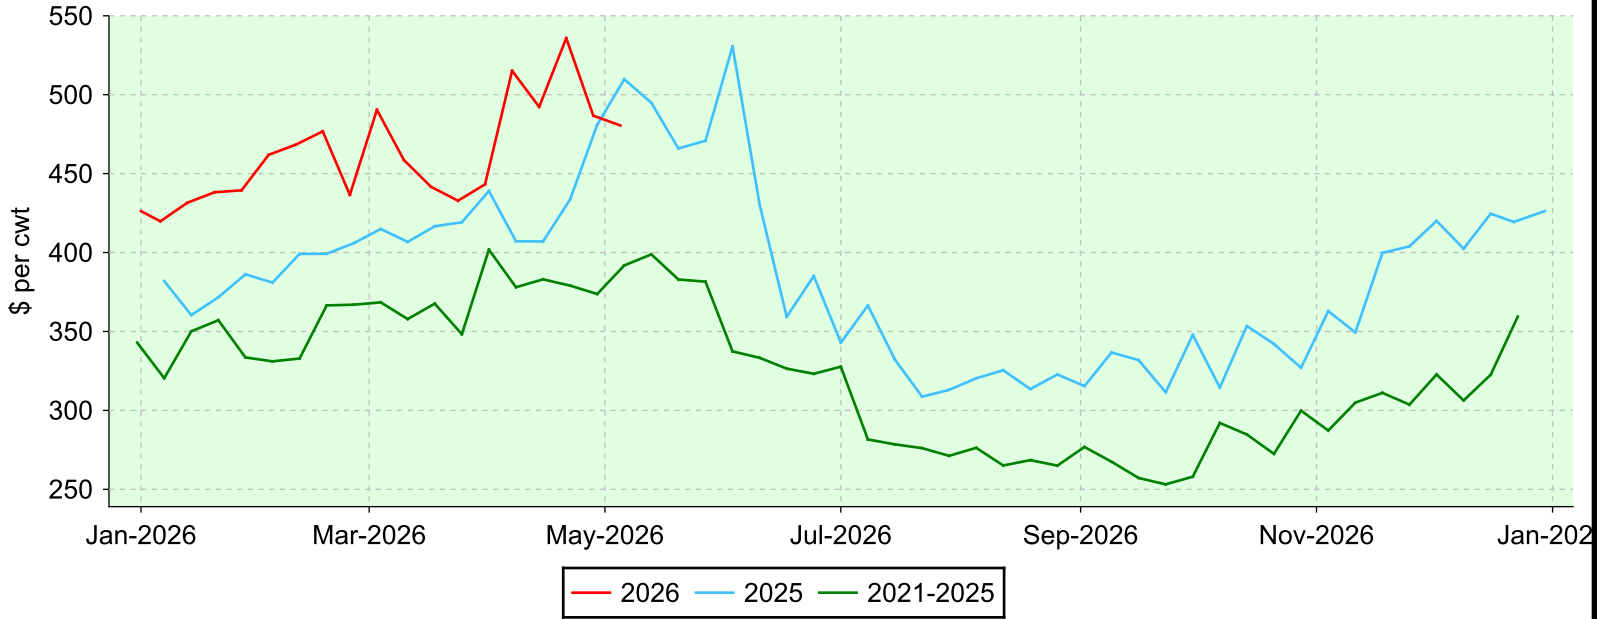

Lambs 80-94 lbs.

OLEX, Tuesday sales.

Average Price

Volume