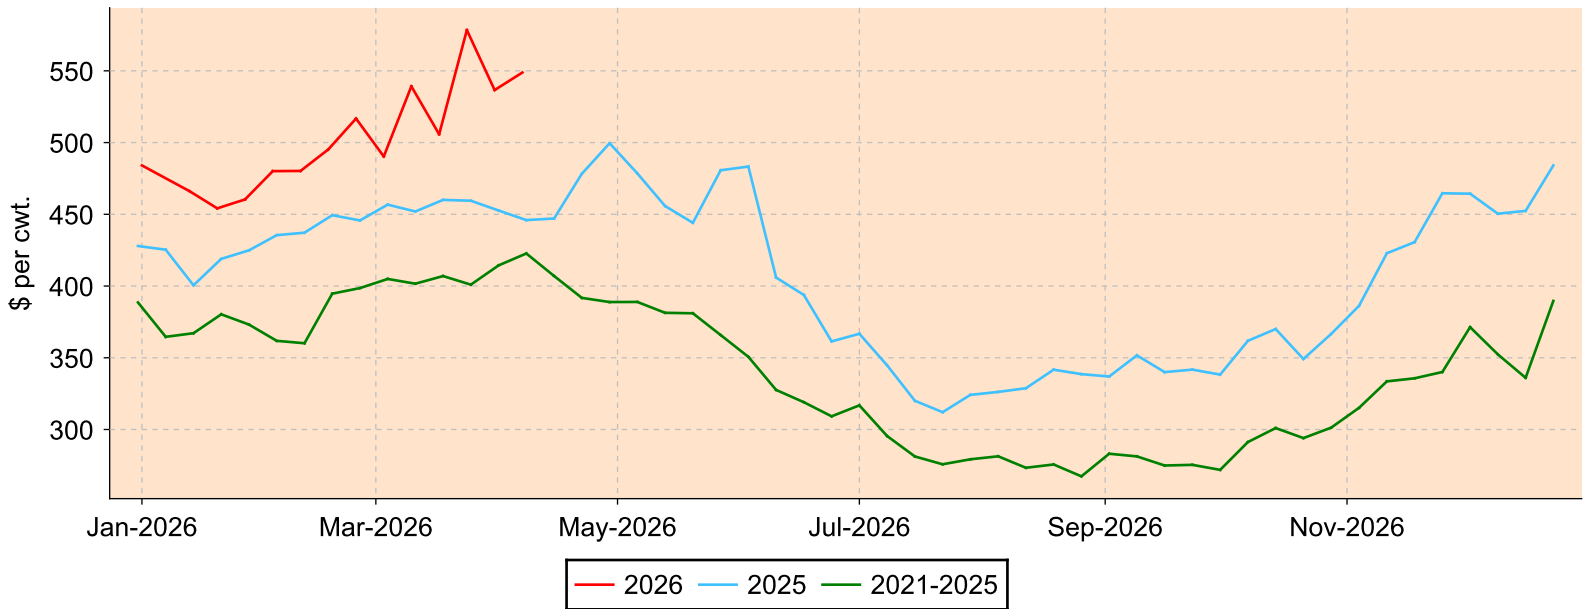

Lambs 65-79 lbs.

All sales from all reporting markets

Average Weekly Price

Weekly Volume