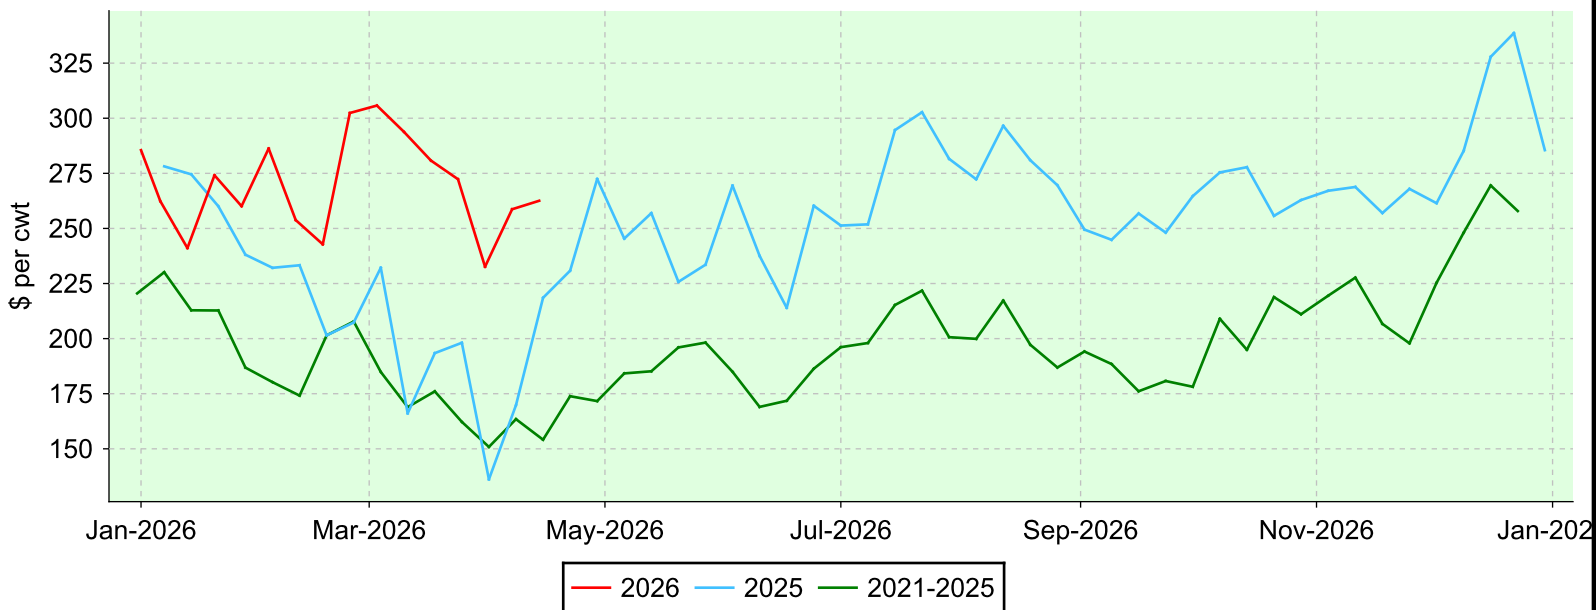

# Sheep (all weights)

OLEX, Tuesday sales.

## Average Price

## Volume