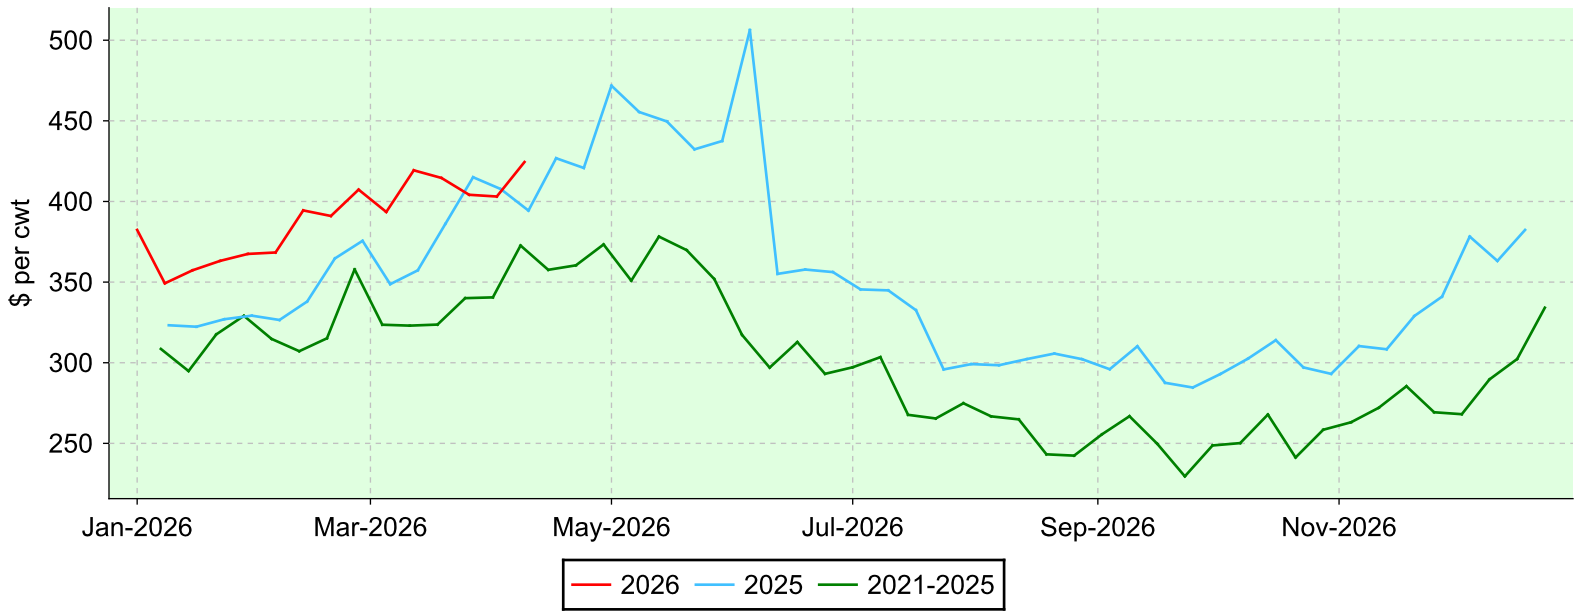

Lambs 95-109 lbs.

Brussels, Thursday sales.

Average Price

Volume