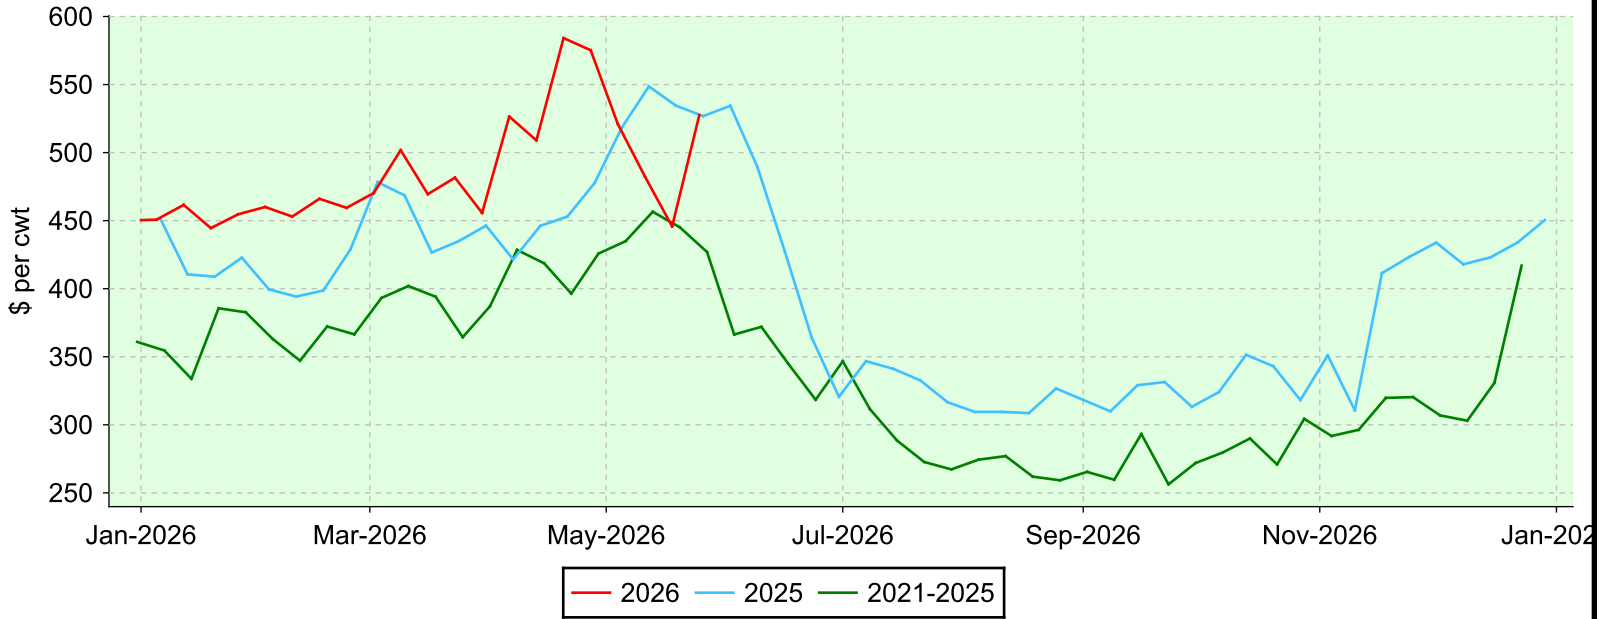

# Lambs 80-94 lbs.

Embrun, Monday sales.

## Average Price

## Volume