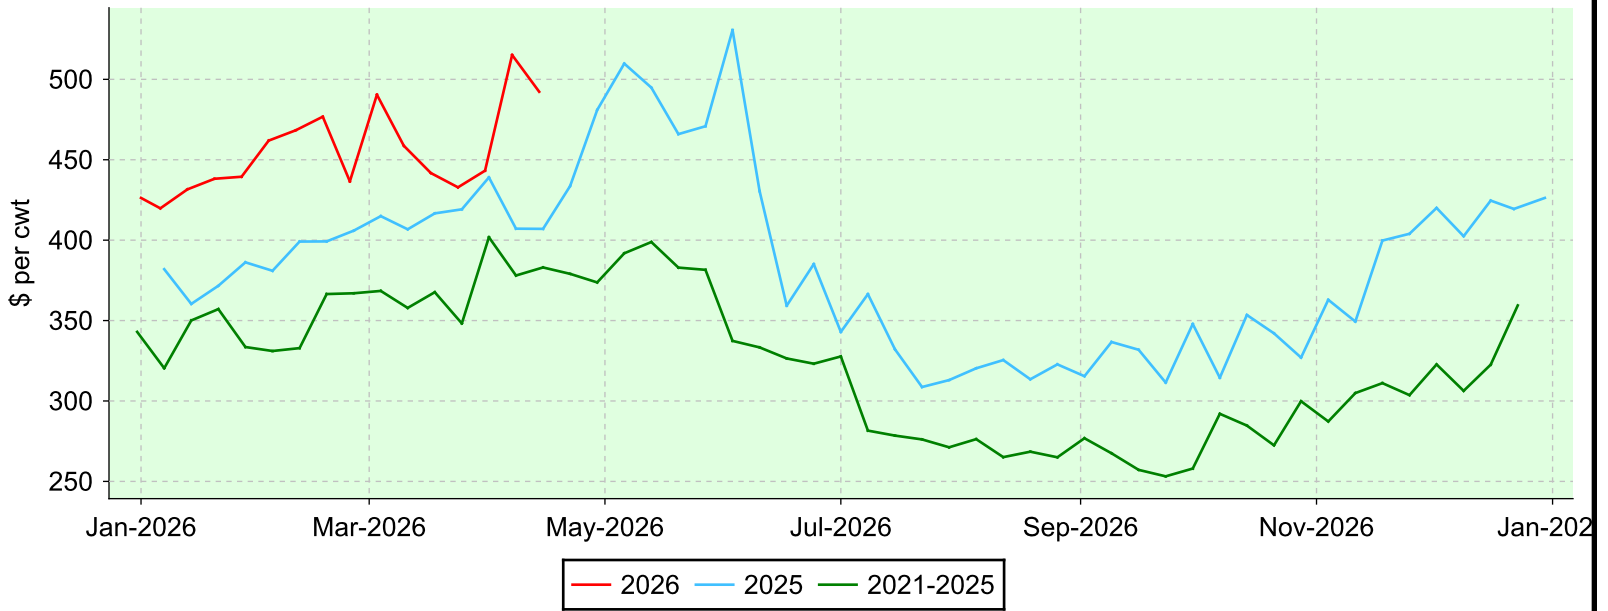

# Lambs 80-94 lbs.

OLEX, Tuesday sales.

## Average Price

## Volume