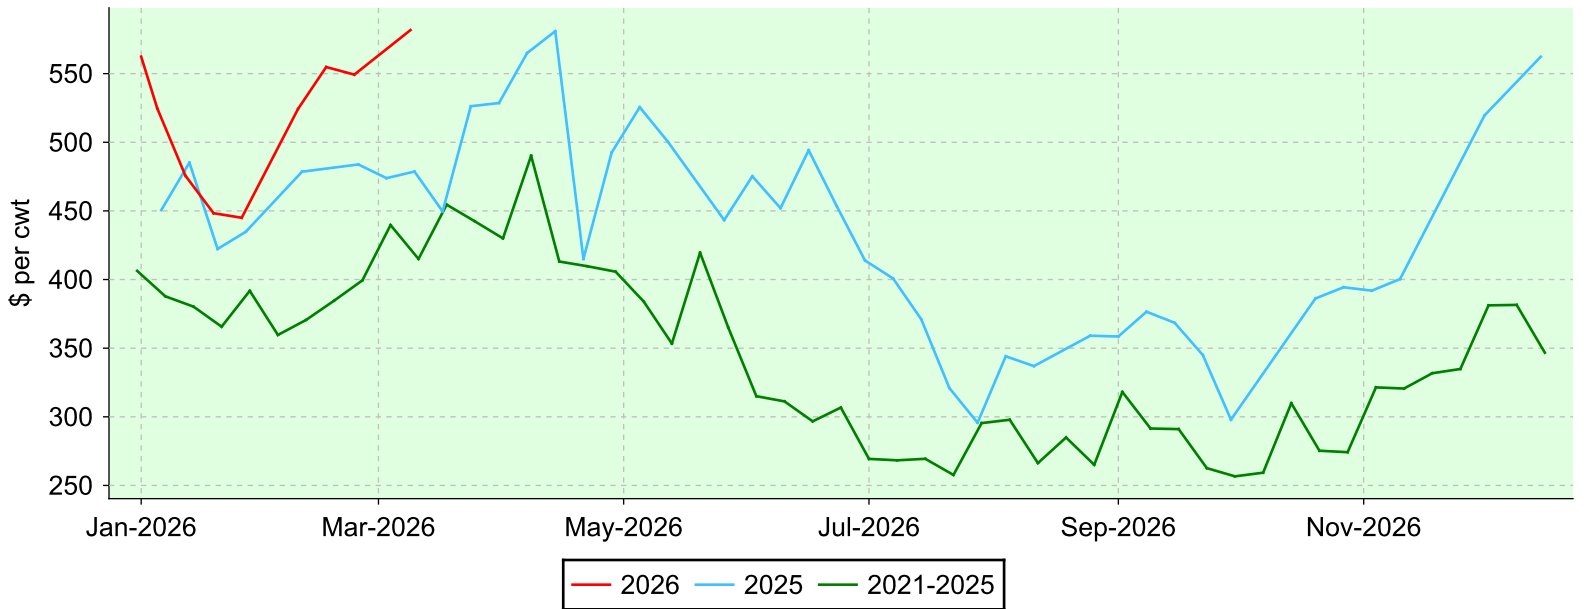

# Lambs 50-64 lbs.

Ontario Stockyards Inc., Monday sales.

## Average Price

## Volume