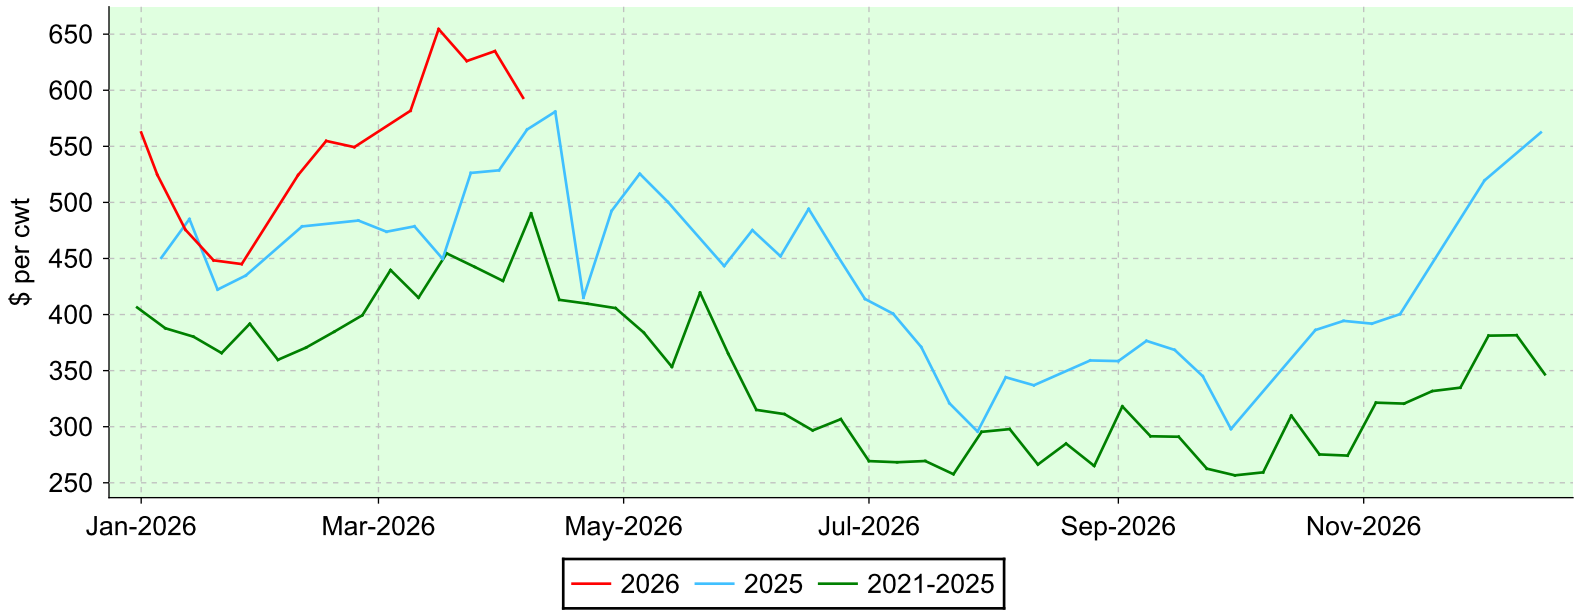

Lambs 50-64 lbs.

Ontario Stockyards Inc., Monday sales.

Average Price

Volume