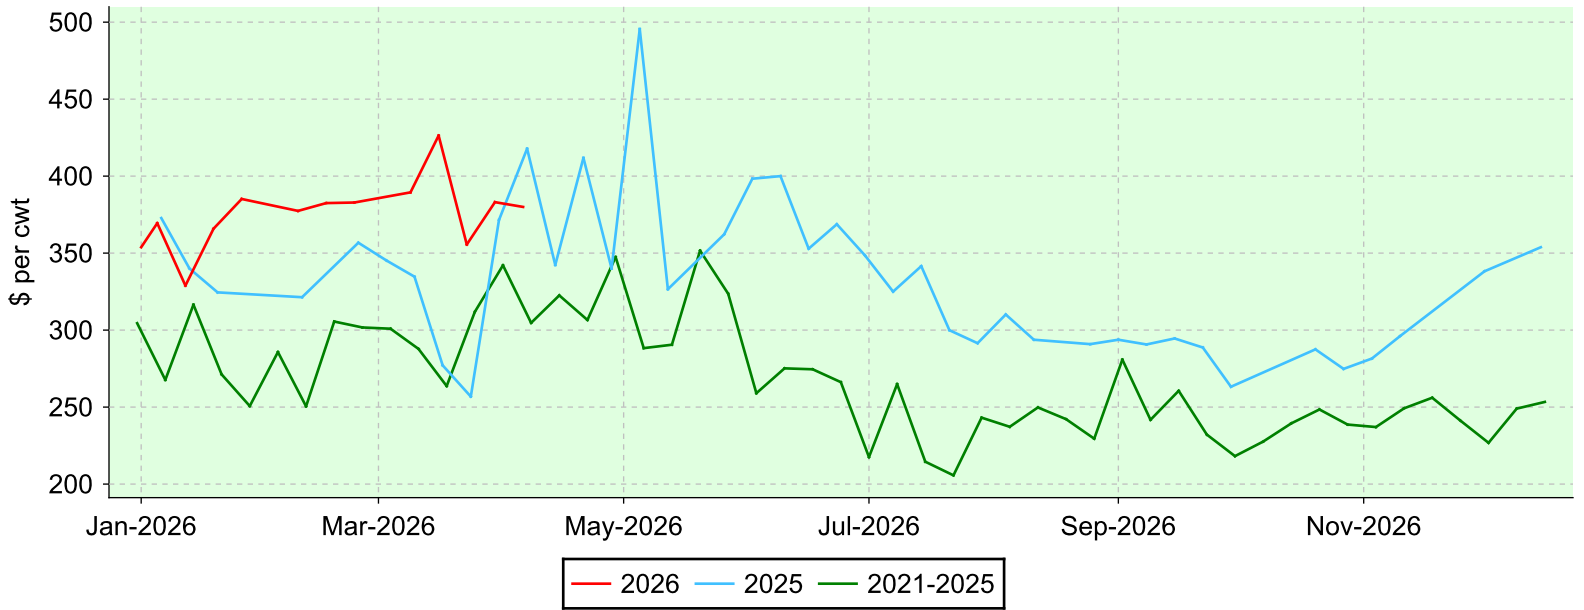

# Lambs 110 lbs. and over

Ontario Stockyards Inc., Monday sales.

## Average Price

## Volume