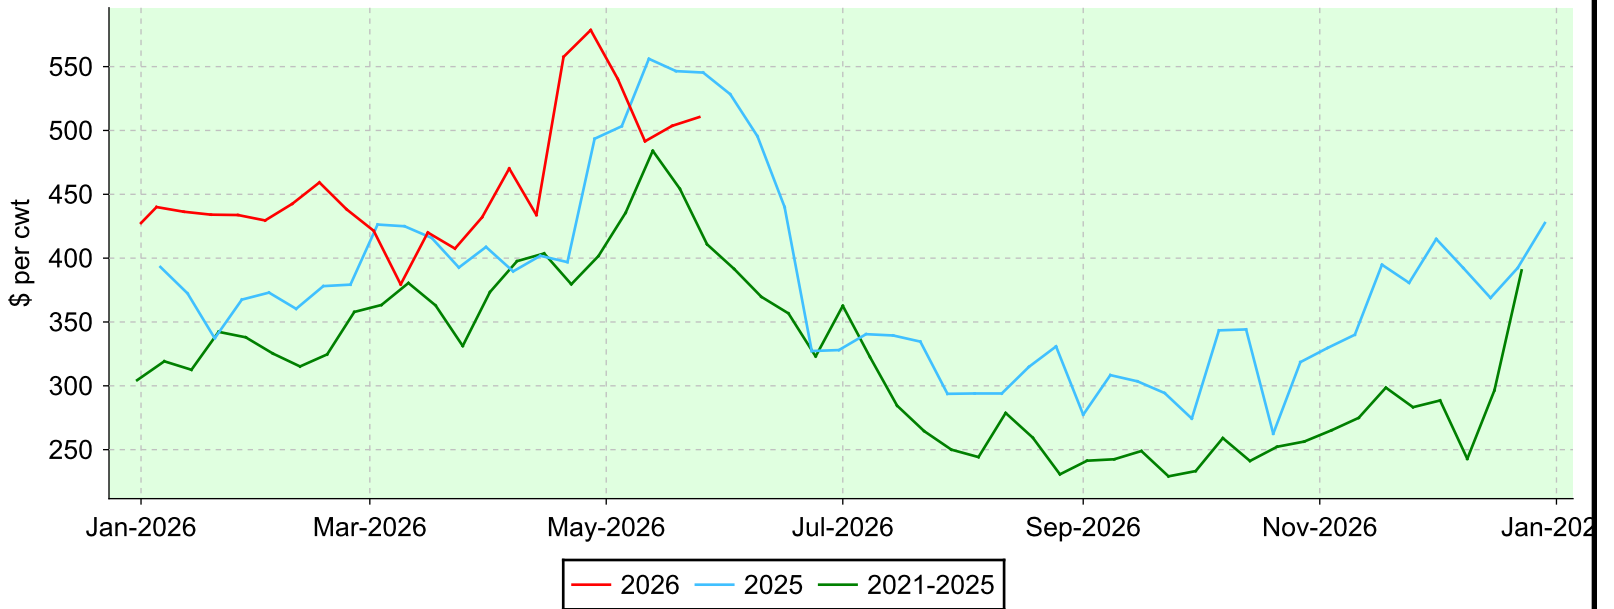

# Lambs 95-109 lbs.

Embrun, Monday sales.

## Average Price

## Volume