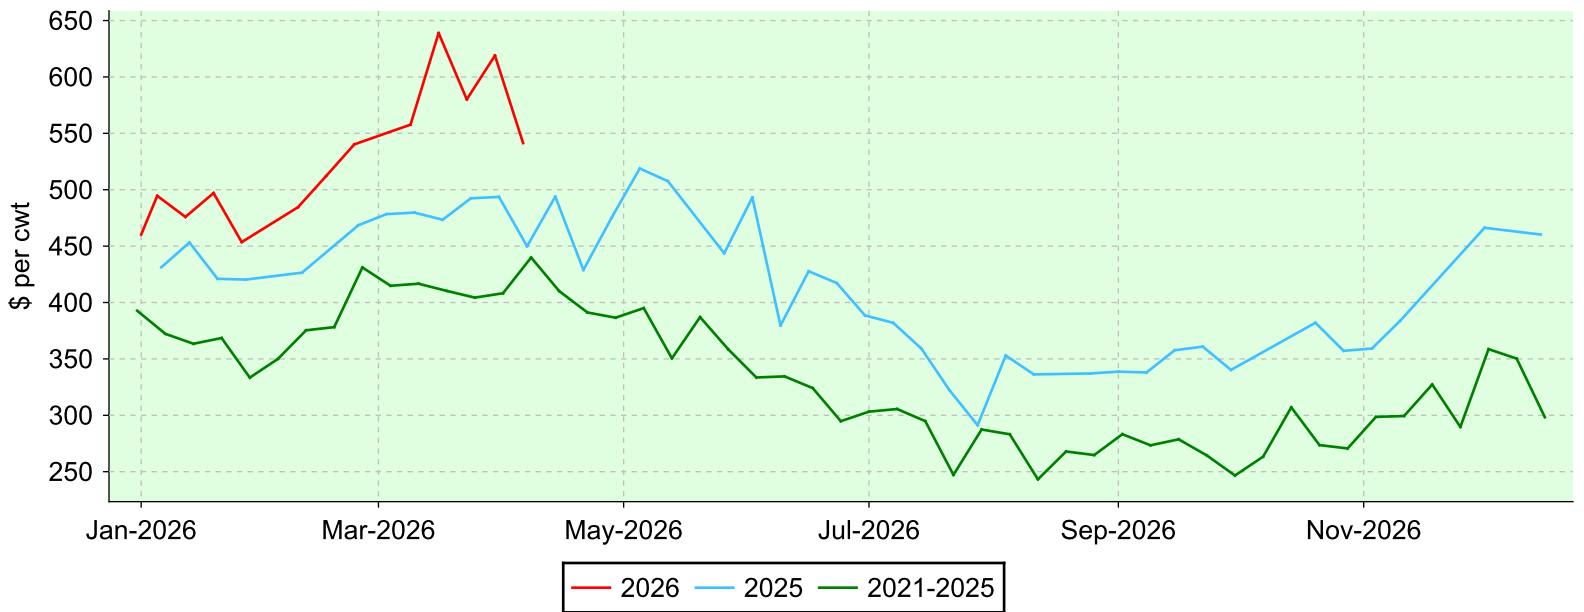

Lambs 65-79 lbs.

Ontario Stockyards Inc., Monday sales.

Average Price

Volume